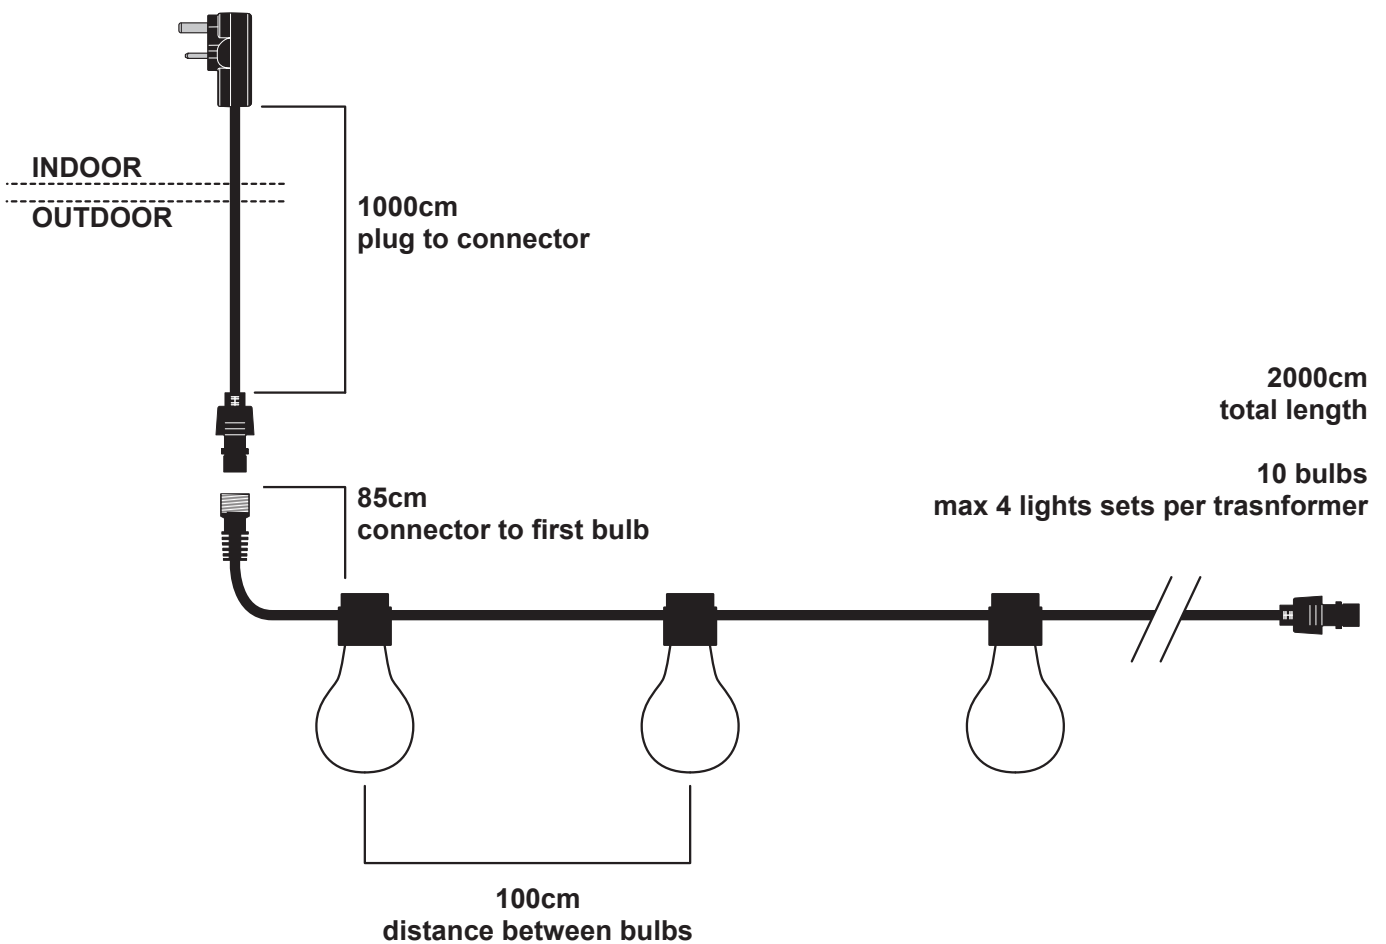

Konstsmide - LED starter light set 10 amber bulb - 2396-800EE

CONTACT