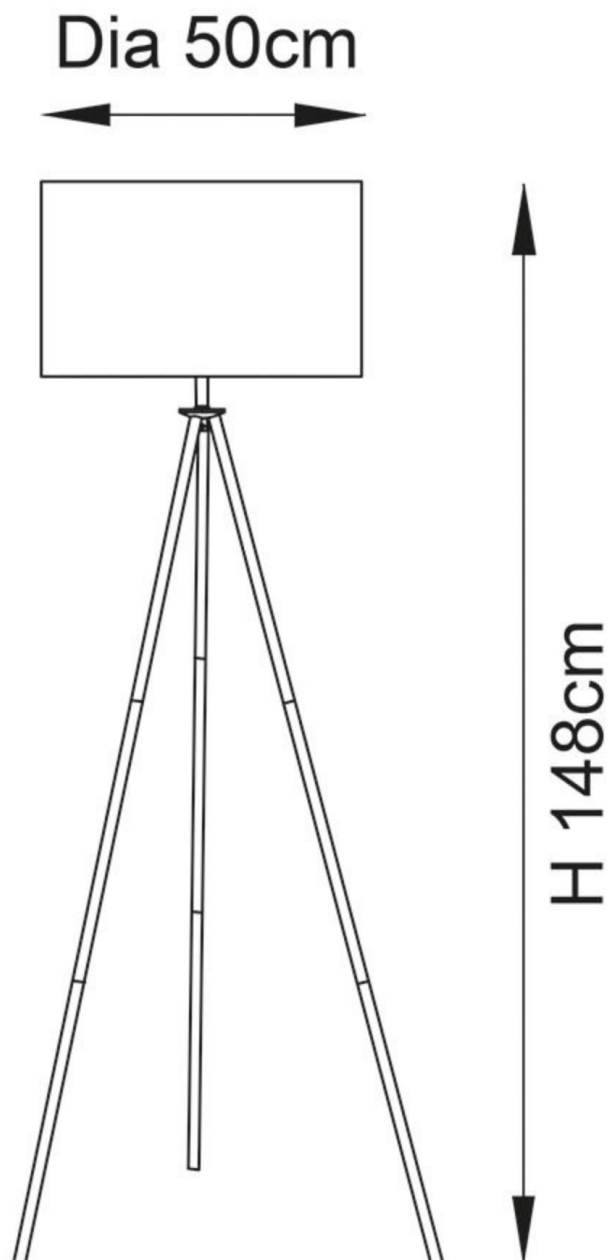

Endon Lighting - Tripod - 100365 - Black Vintage White Floor Lamp

CONTACT