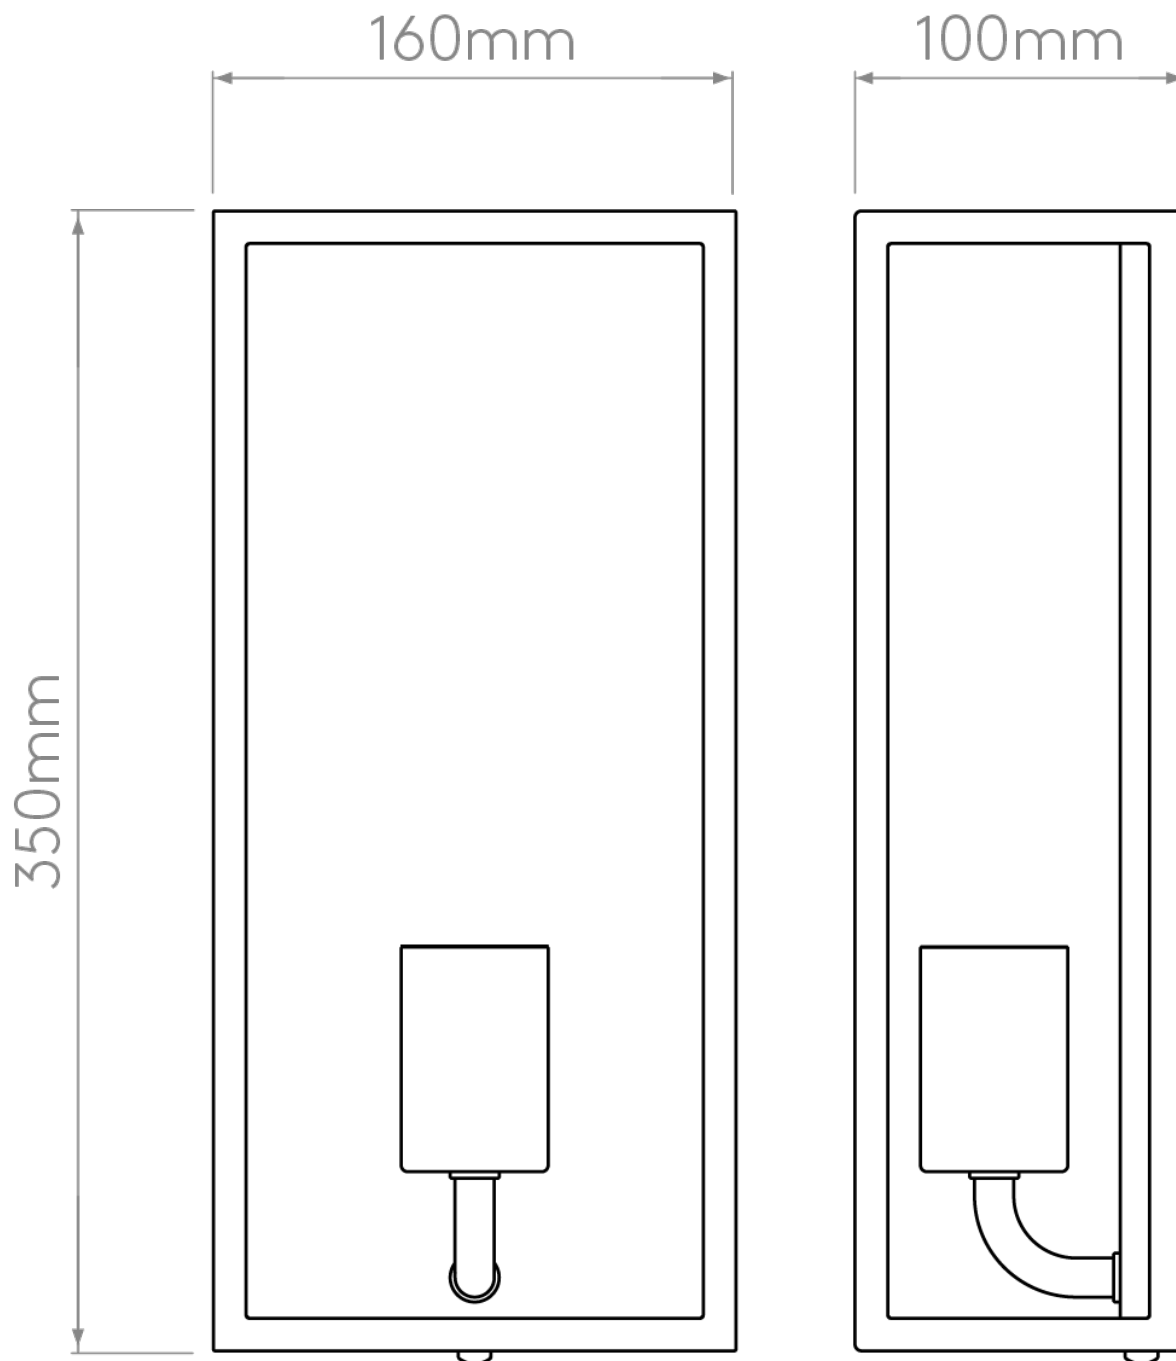

Astro Lighting - Messina 160 Frosted II 1183030 - IP44 Textured Black Wall Light