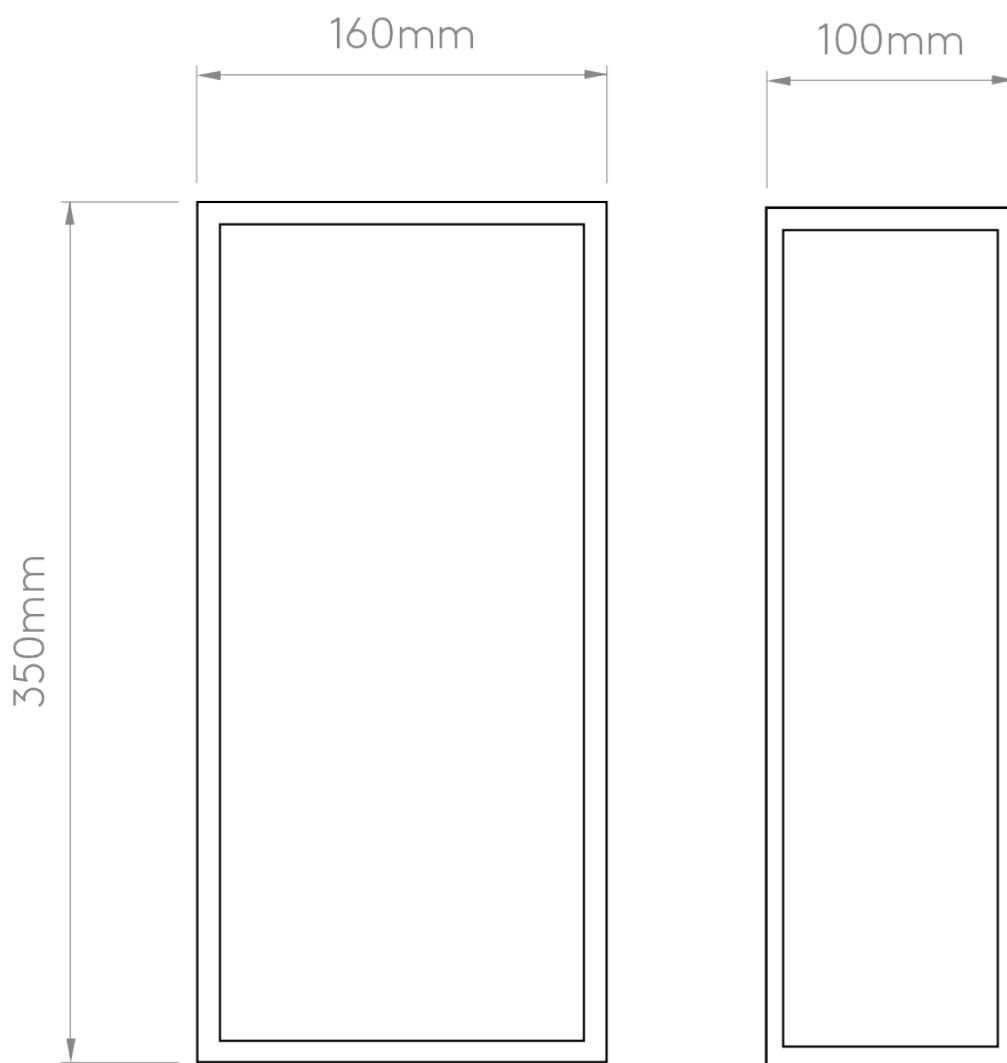

Astro Lighting - Messina Sensor 1183032 - IP44 Textured Black Wall Light

CONTACT