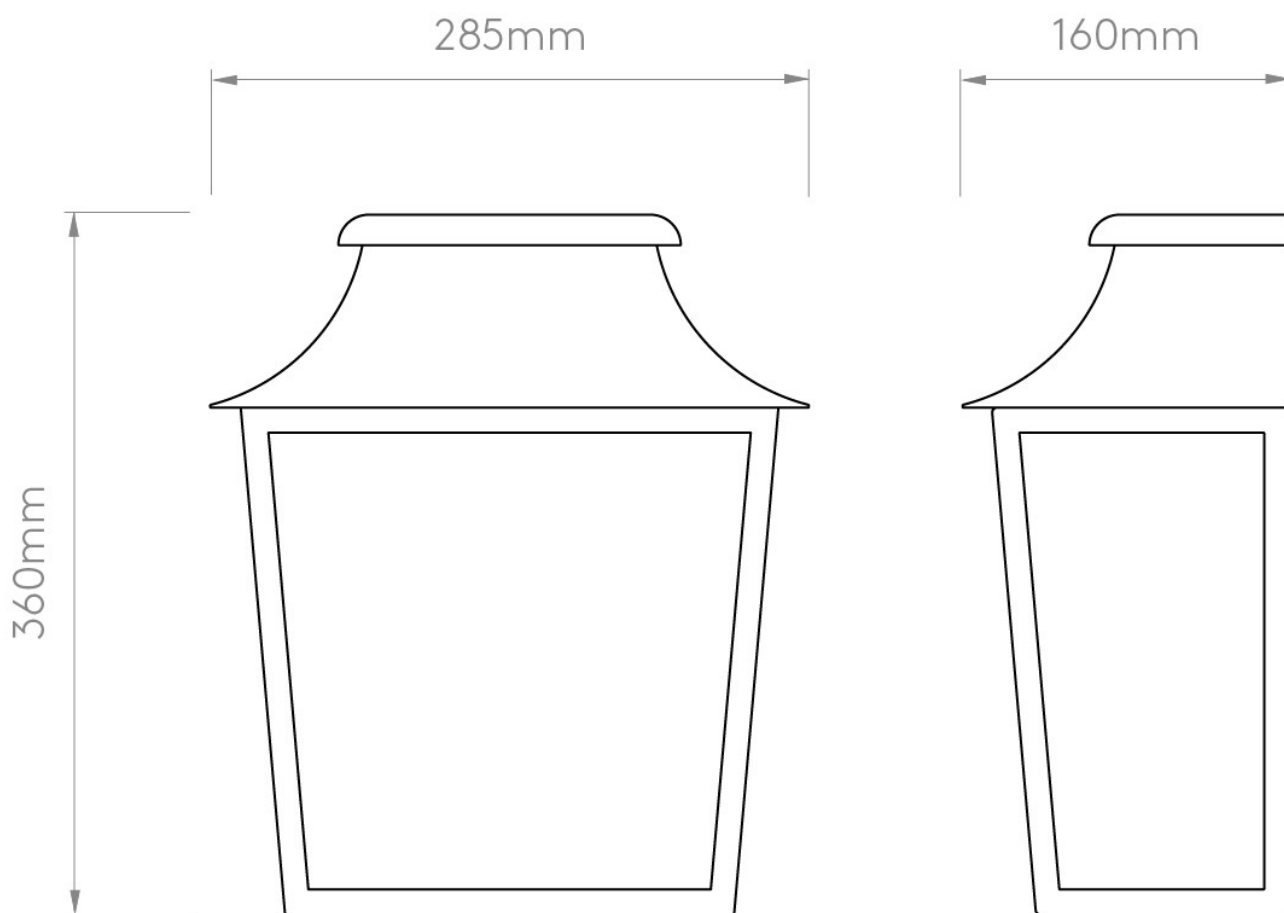

Astro Lighting - Richmond Wall 285 1340014 - IP44 Textured Black Wall Light

CONTACT