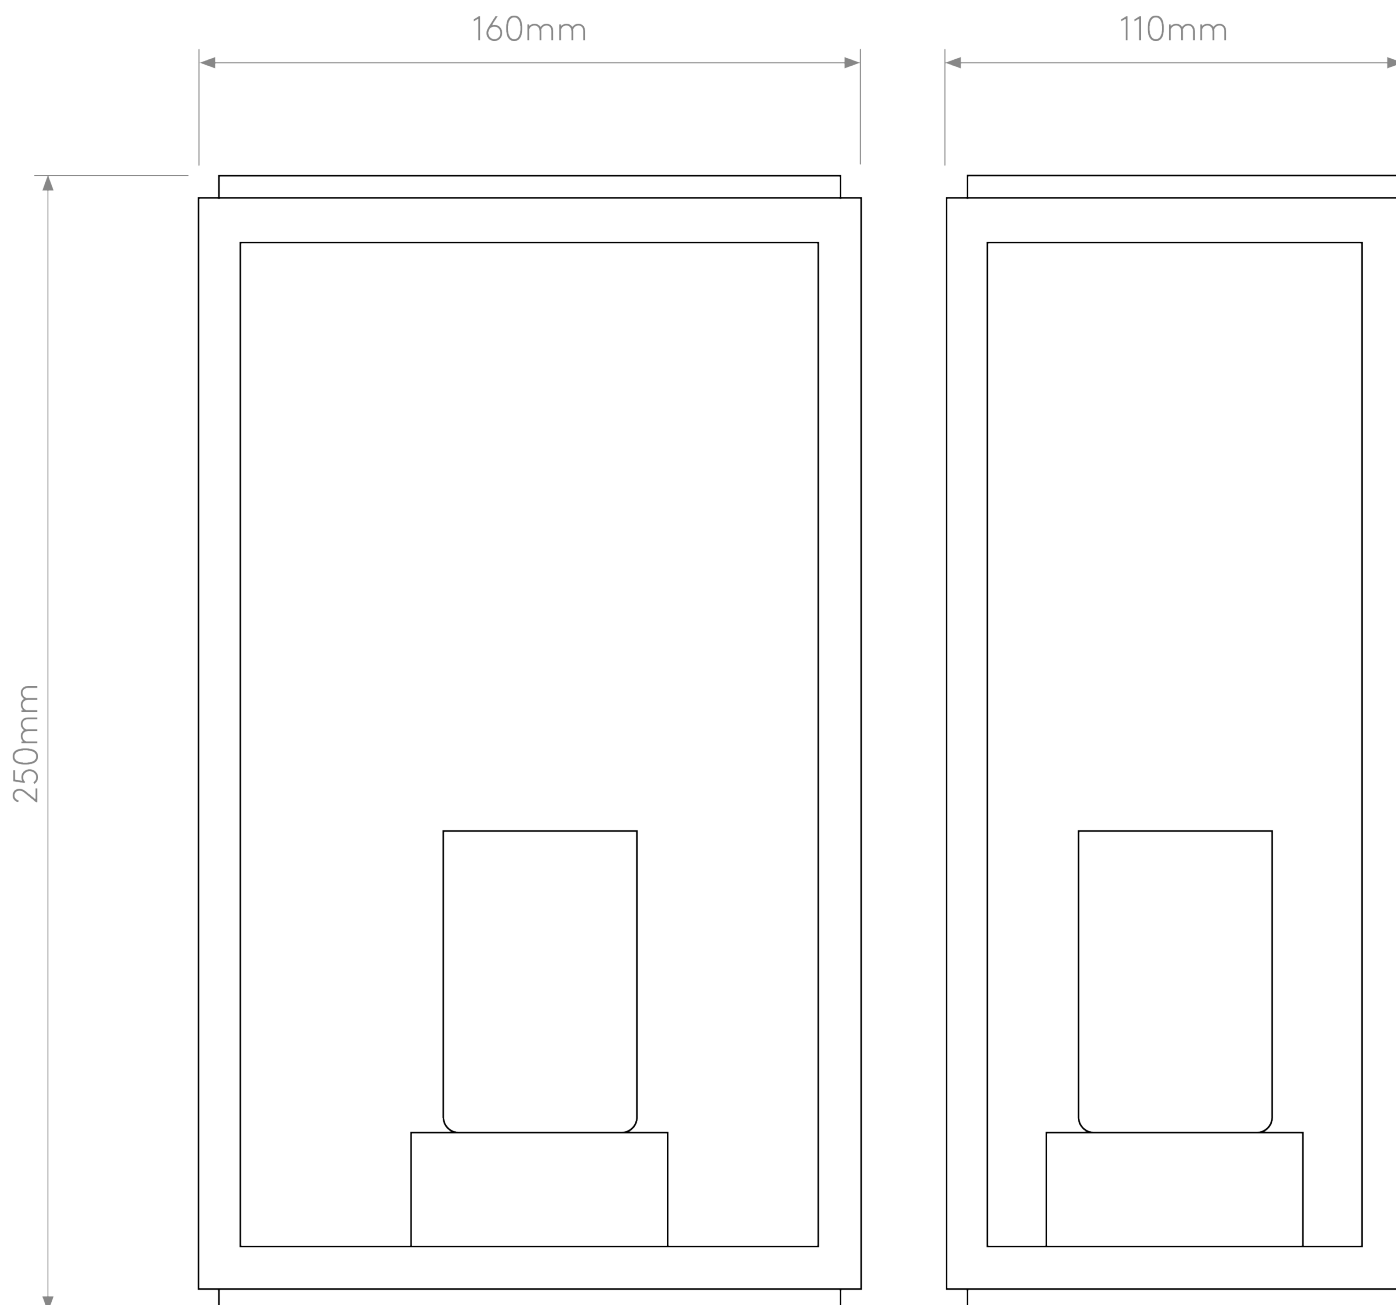

Astro Lighting - Homefield 160 1095041 - IP44 Textured Black Wall Light

CONTACT