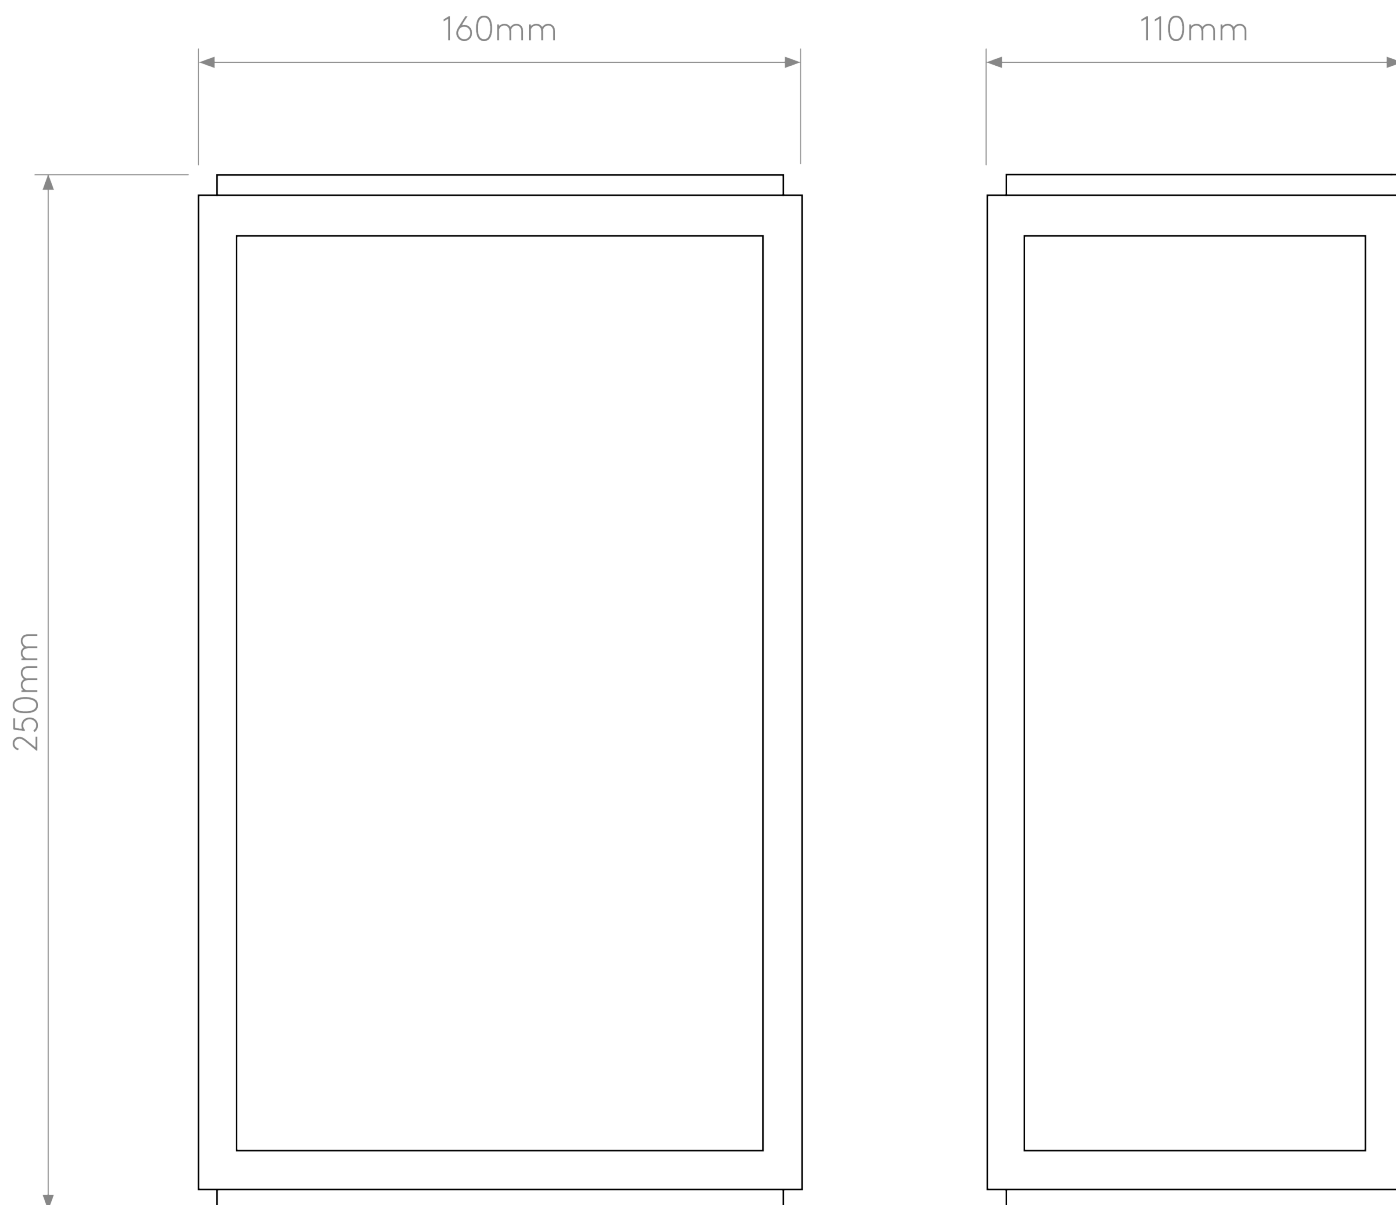

Astro Lighting - Homefield Sensor 1095039 - IP44 Textured Black Wall Light

CONTACT