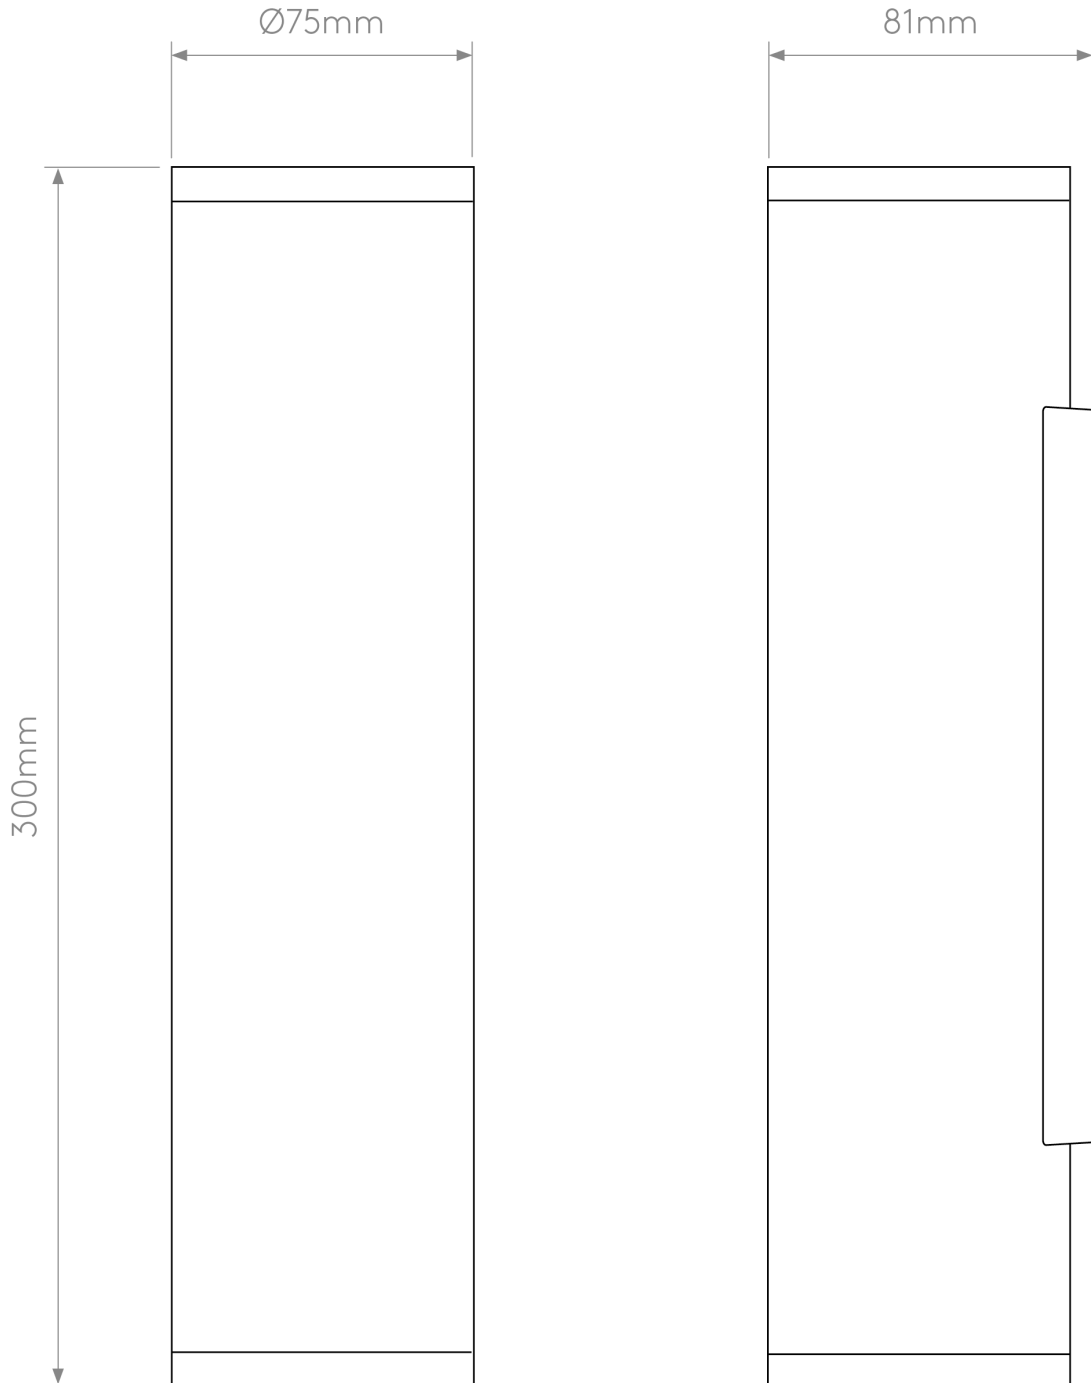

Astro Lighting - Ava 300 1428017 - Solid Brass Washer

CONTACT