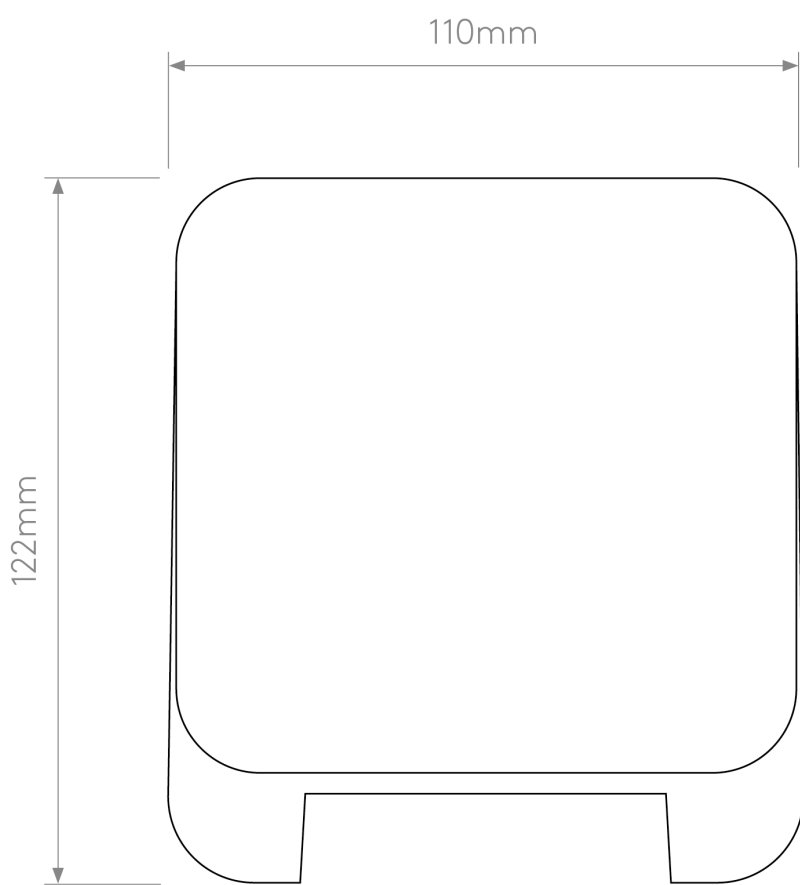

Astro Lighting - Incline Single 1419005 - IP65 Solid Brass Wall Light

**CONTACT**