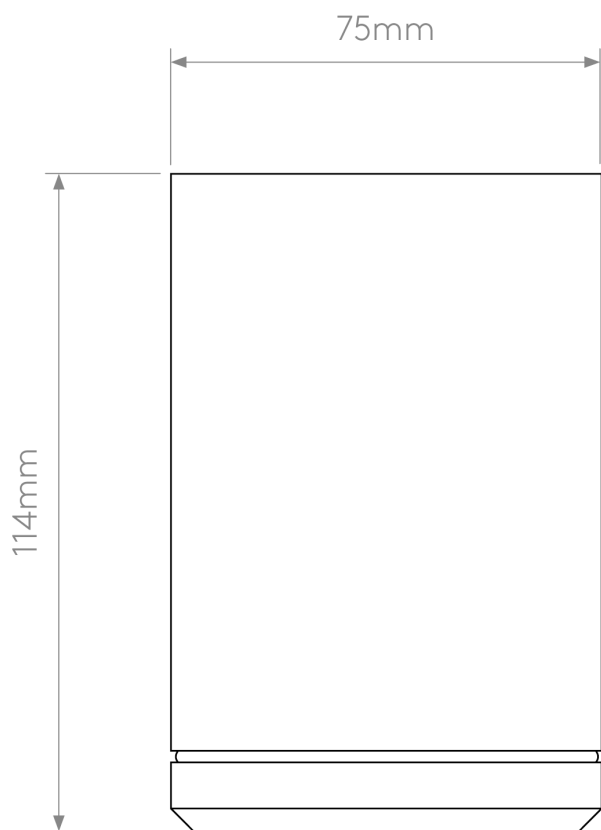

Astro Lighting - Jura Single 1375009 - IP44 Solid Brass Wall Light