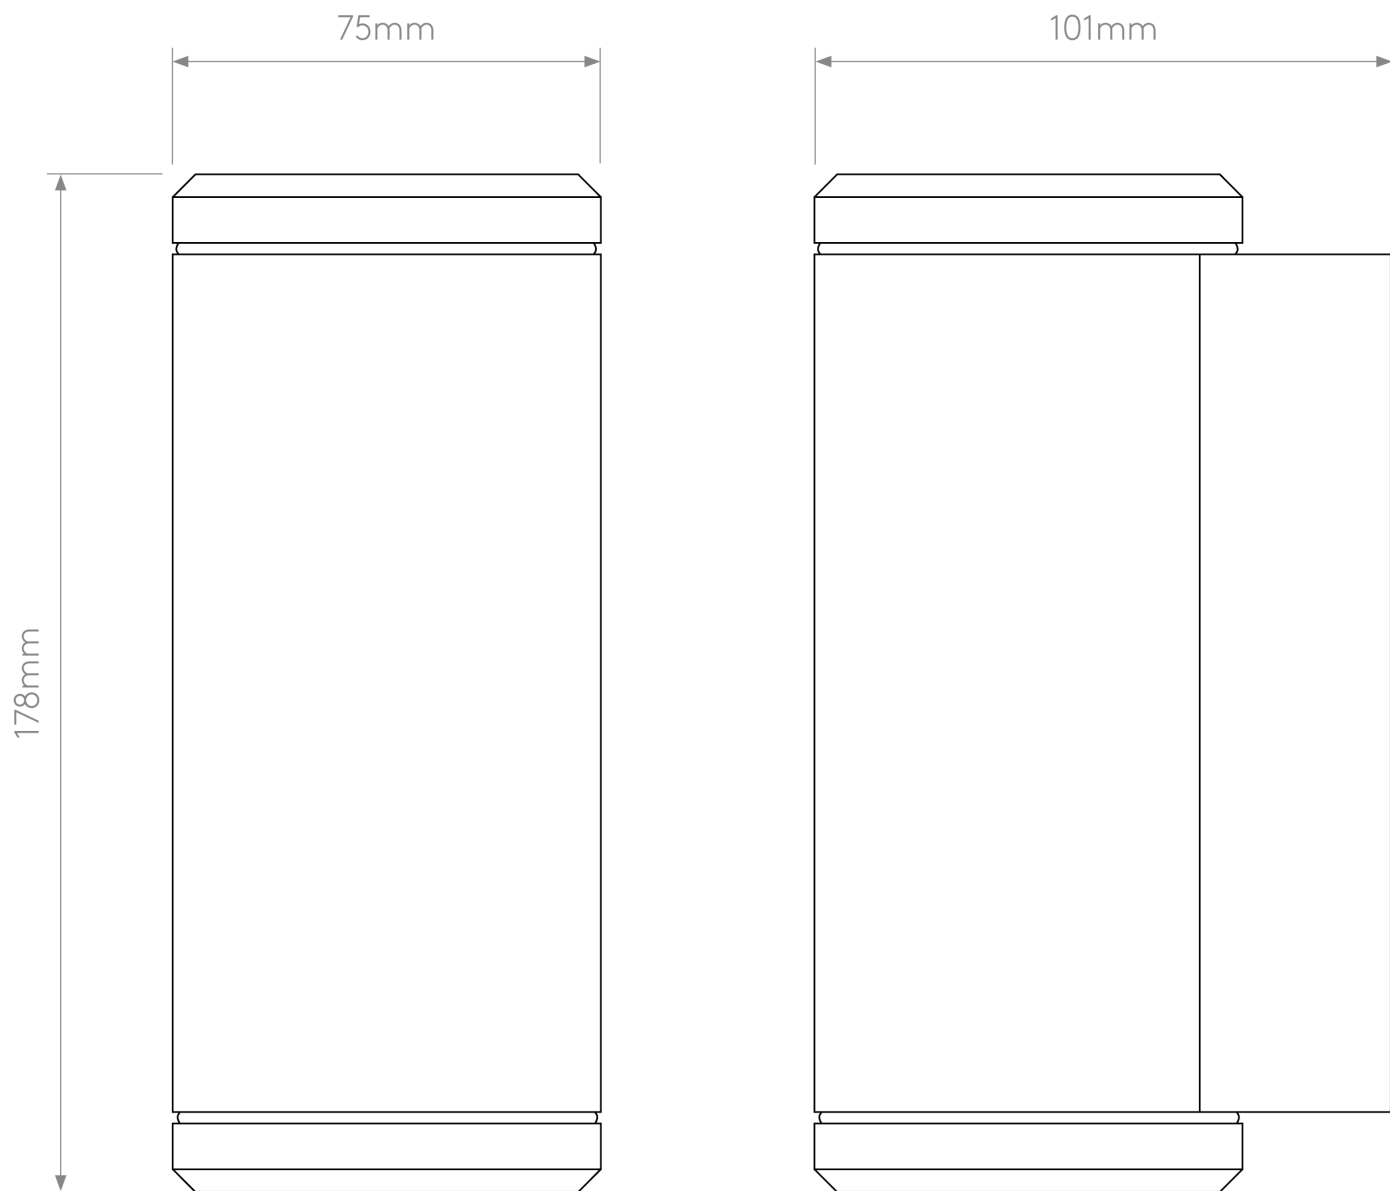

Astro Lighting - Jura Twin 1375010 - IP44 Solid Brass Wall Light

CONTACT