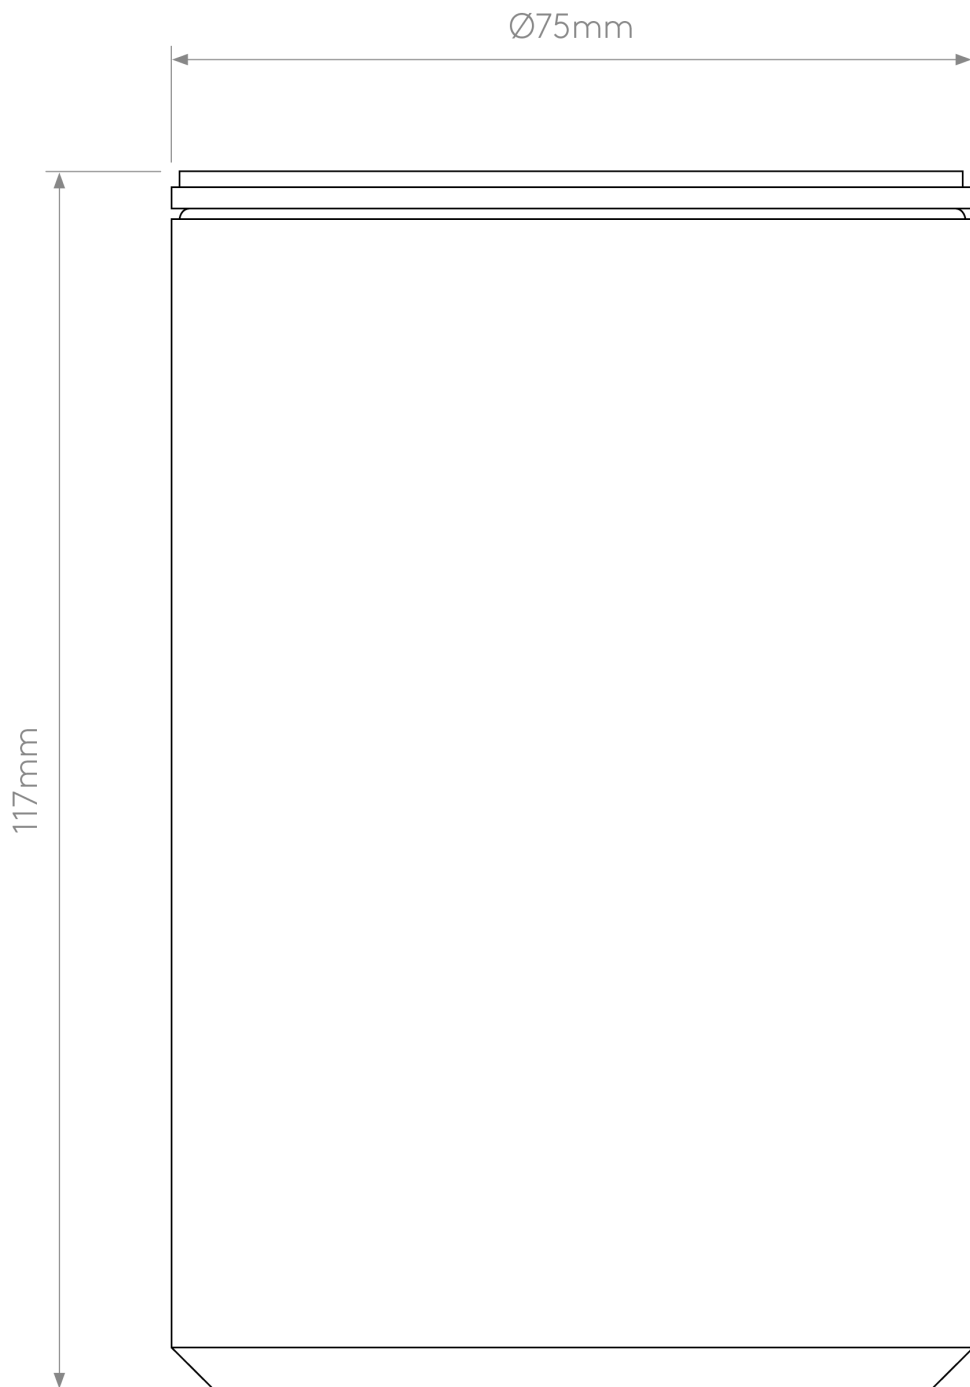

Astro Lighting - Jura Surface 1375011 - IP44 Solid Brass Surface Mounted Downlight