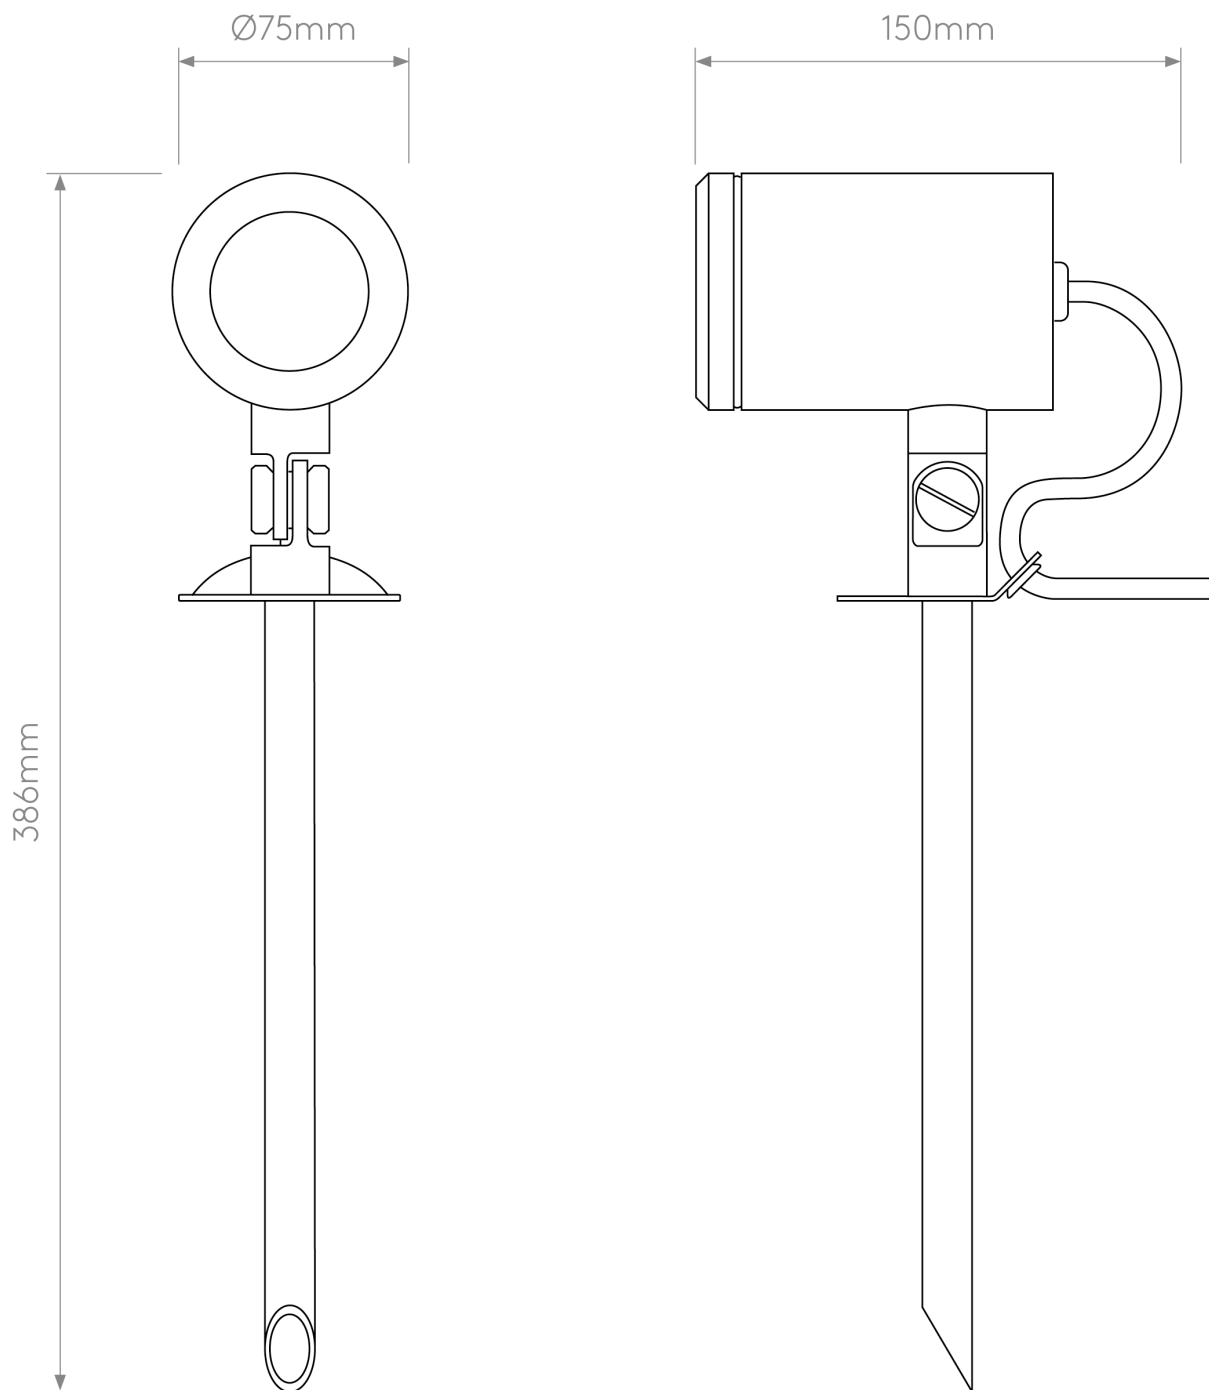

Astro Lighting - Jura Spike Spot 1375012 - IP65 Solid Brass Spotlight

CONTACT