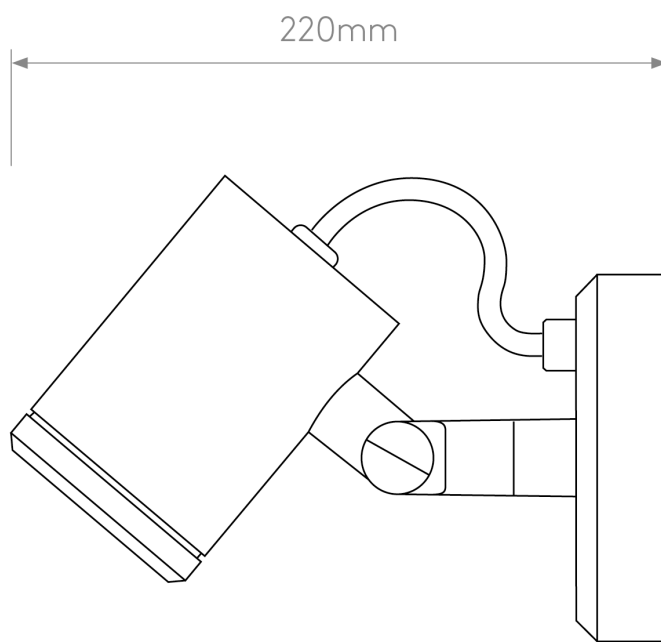

Astro Lighting - Jura Single Spot 1375013 - IP65 Solid Brass Spotlight

CONTACT