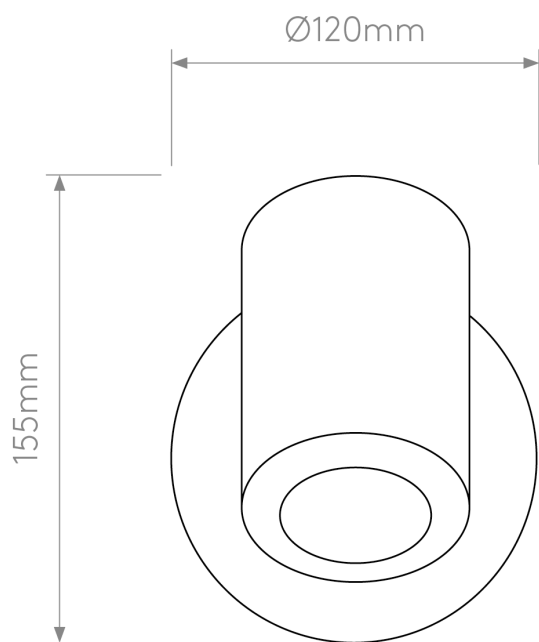

Astro Lighting - Jura Single Spot 1375013 - IP65 Solid Brass Spotlight

CONTACT