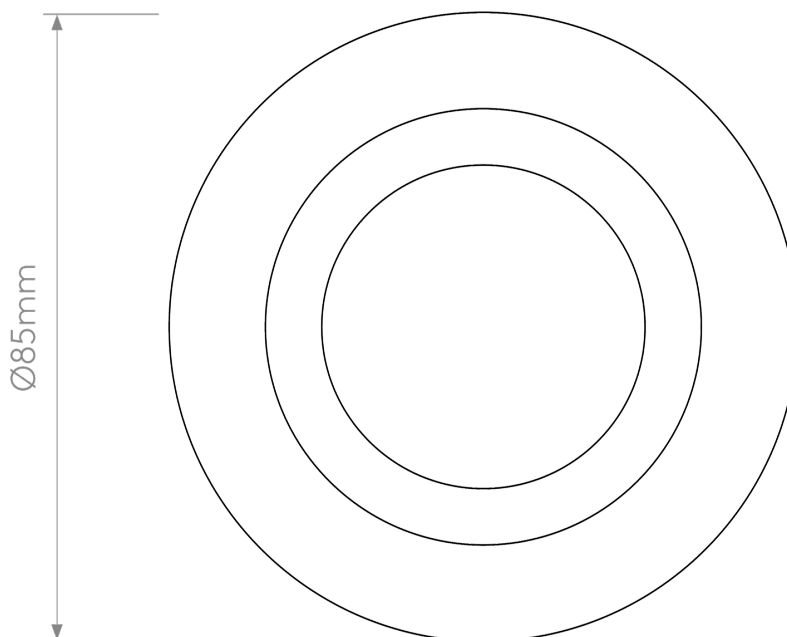

Astro Lighting - Kos Round 1326075 - IP44 Solid Brass Surface Mounted Downlight

CONTACT