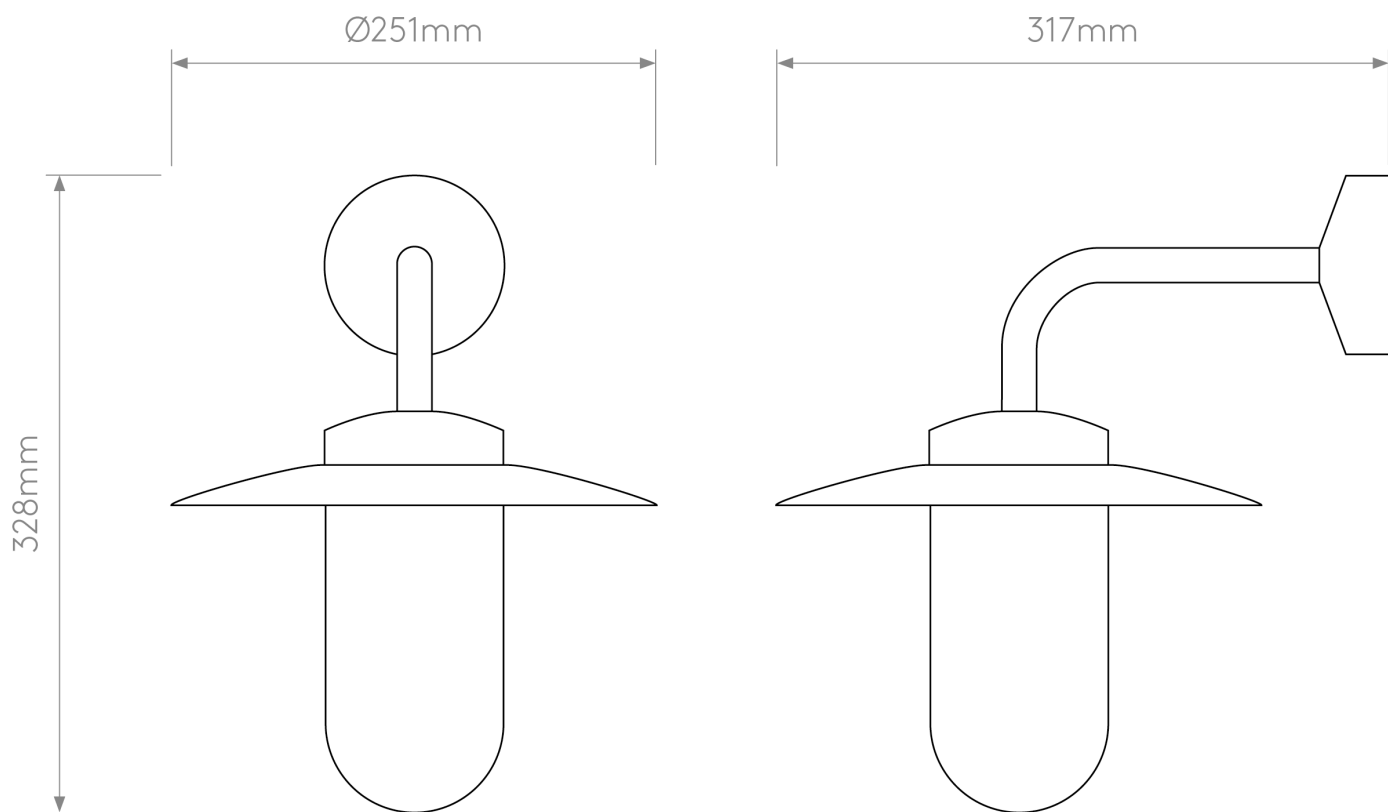

Astro Lighting - Portree Wall 1400003 - Solid Brass IP44 Wall Light