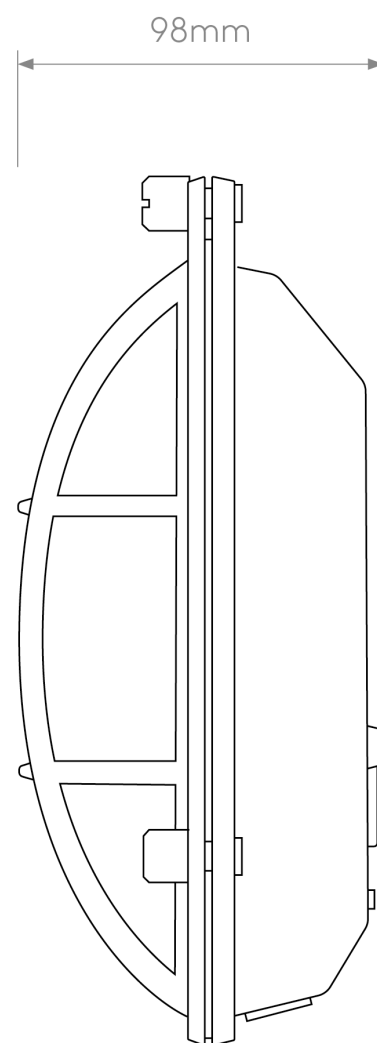

Astro Lighting - Thurso Round 1376005 - Cast Brass IP44 Wall Light

CONTACT