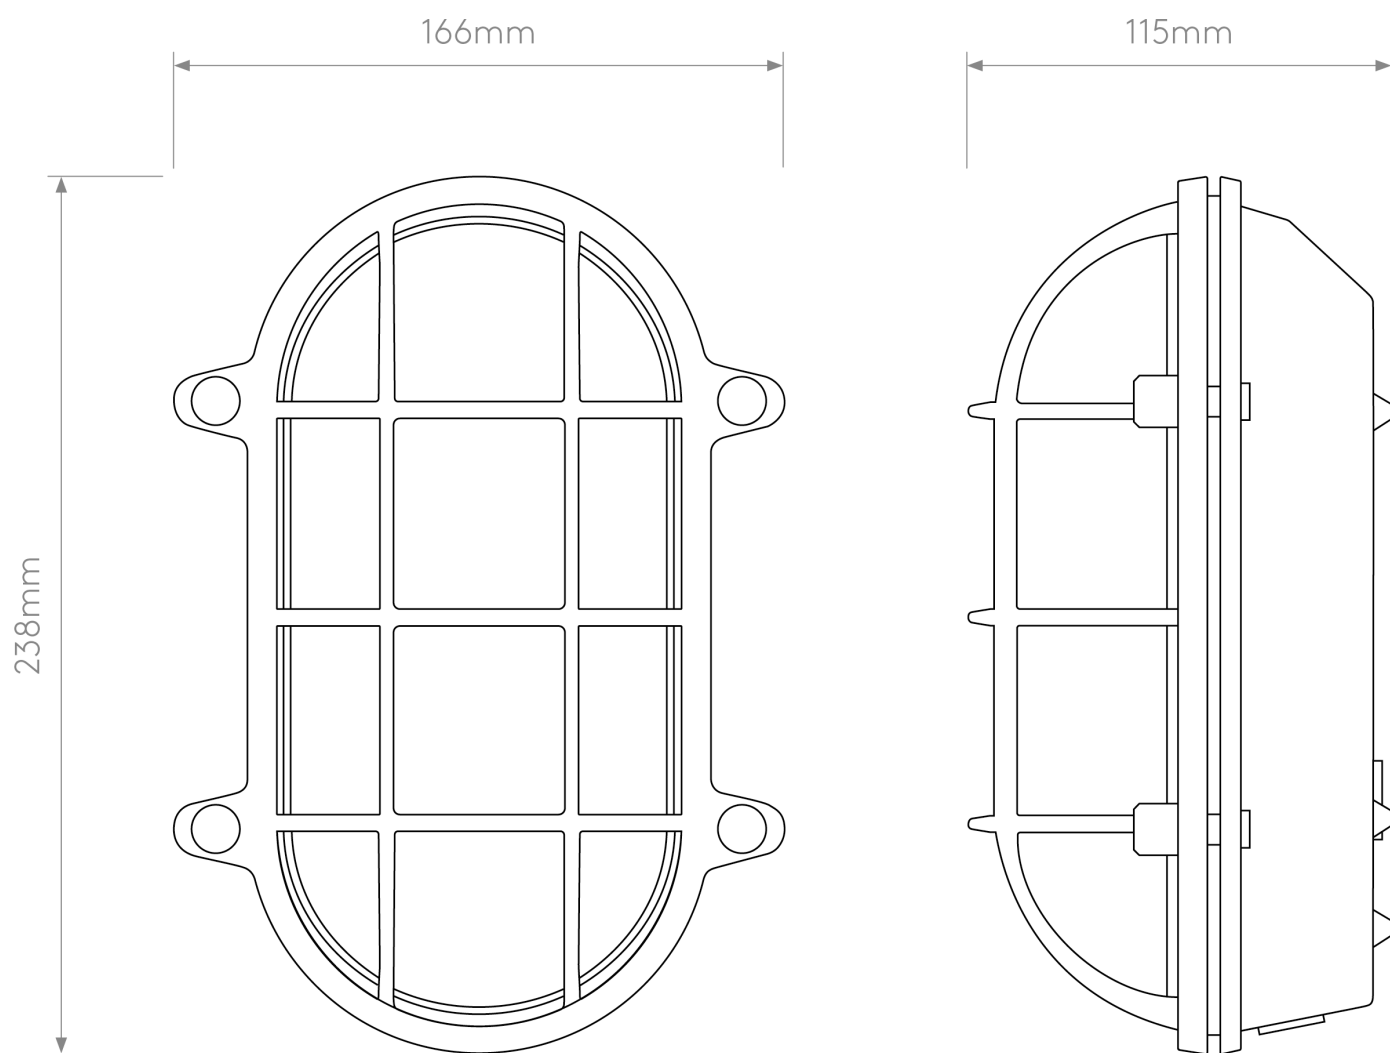

Astro Lighting - Thurso Oval 1376006 - Cast Brass IP44 Wall Light

CONTACT