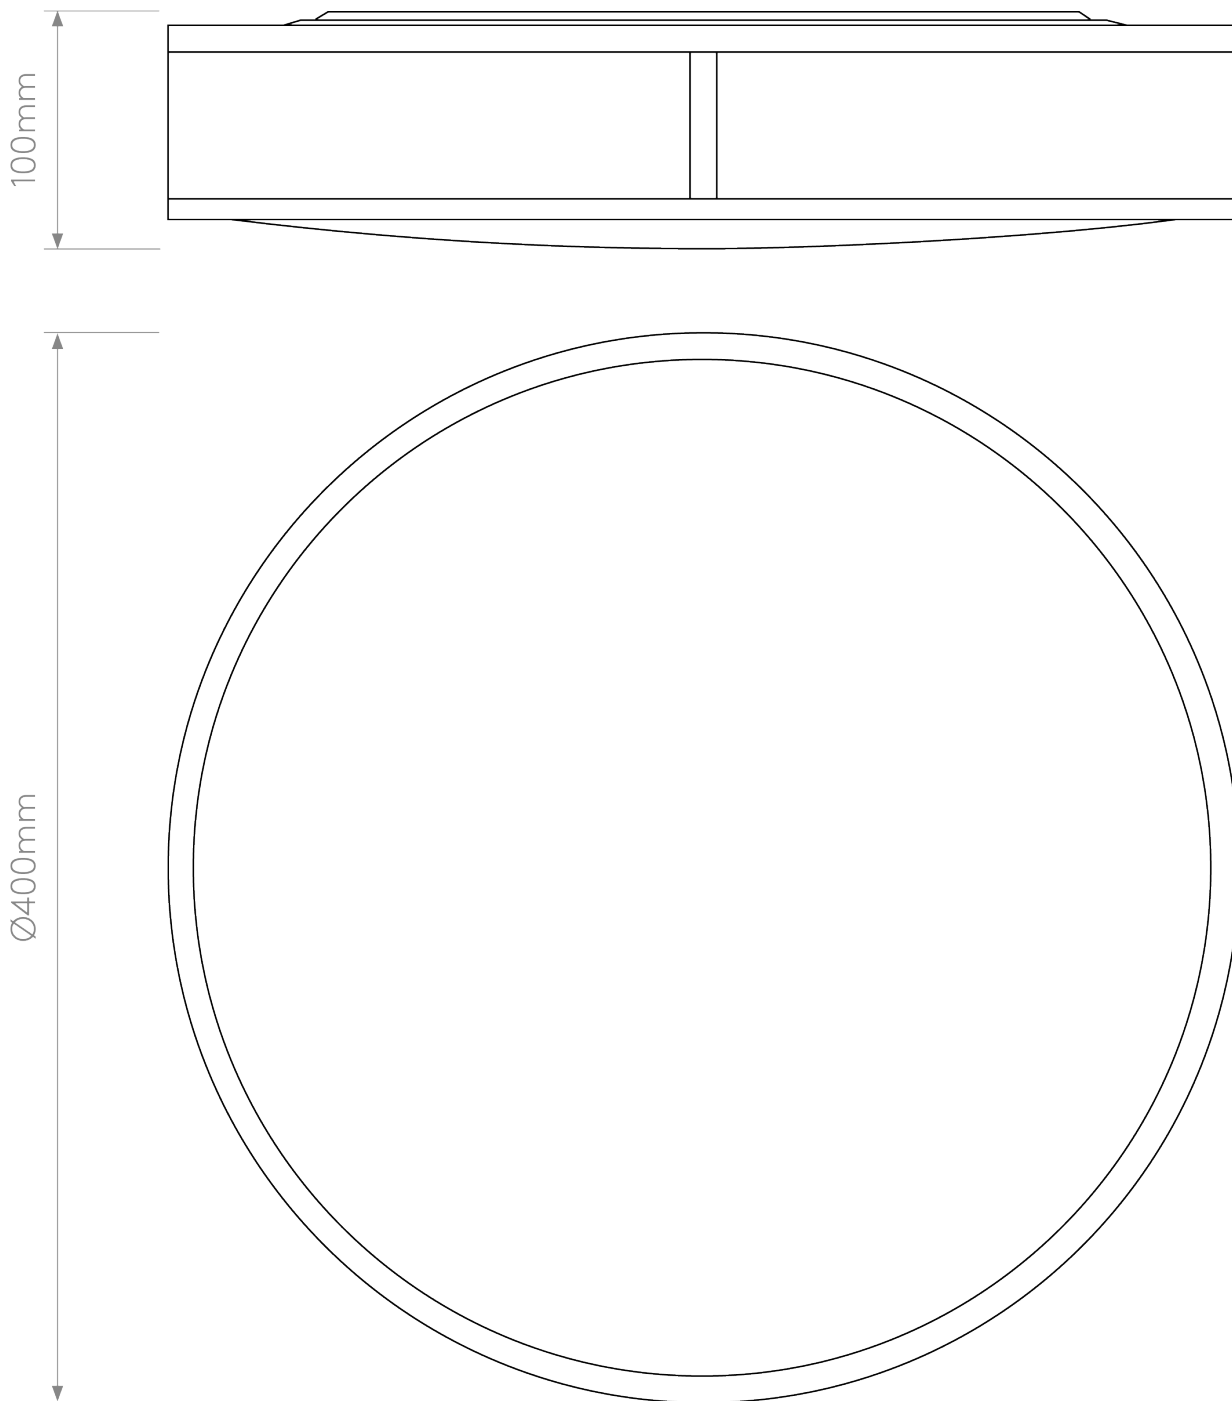

Astro Lighting - Mashiko - 1121085 - Bronze & White Glass 3 Light IP44 Bathroom Ceiling Flush Light

CONTACT