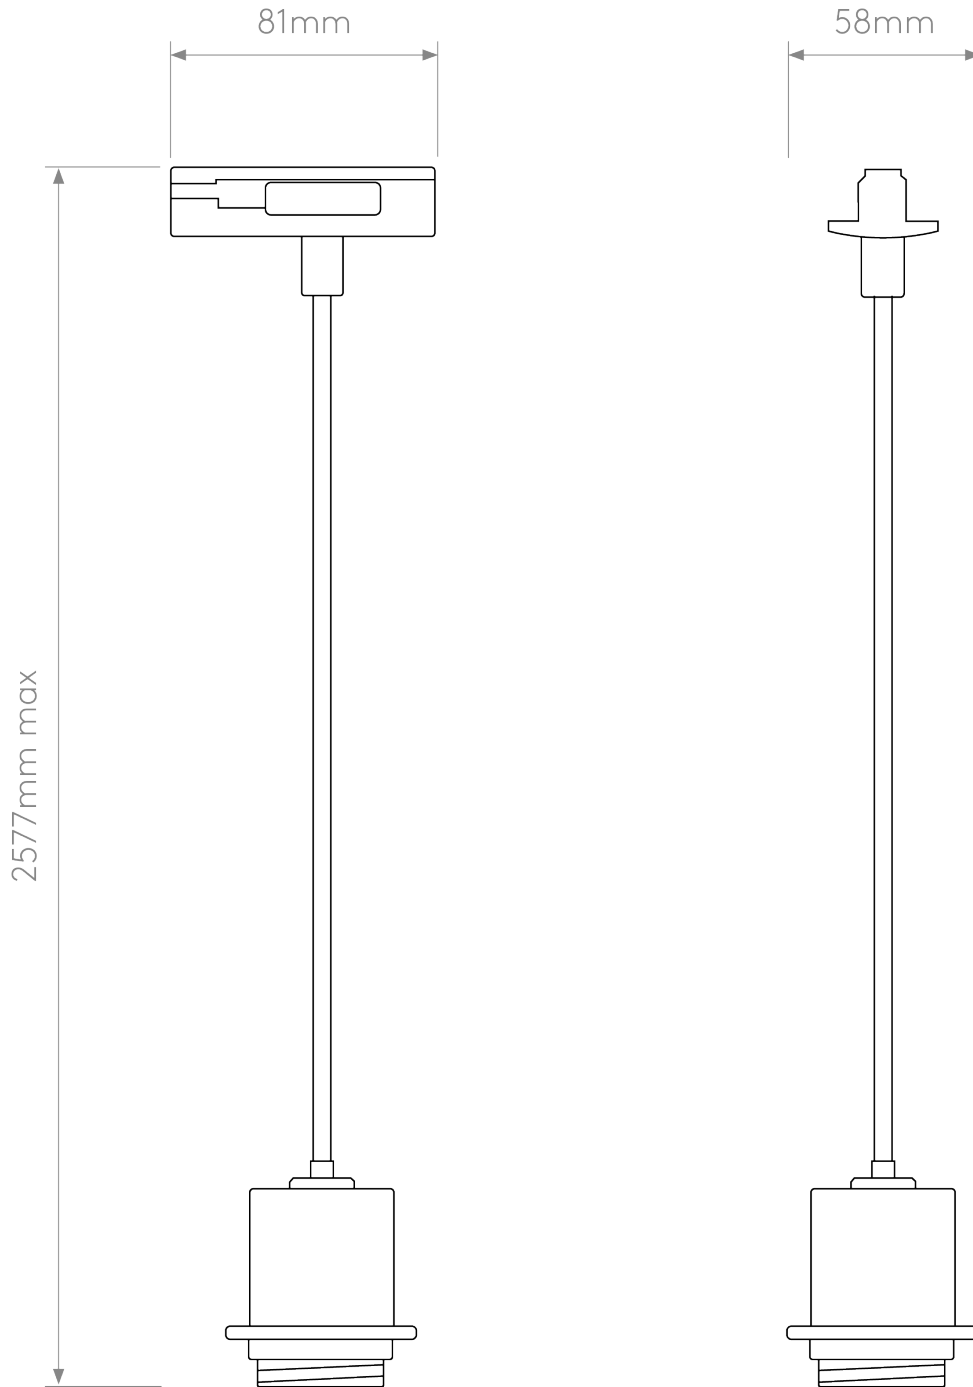

Astro Lighting - Track - 1184014 - White Ceiling Pendant Suspension Track Light

**CONTACT**