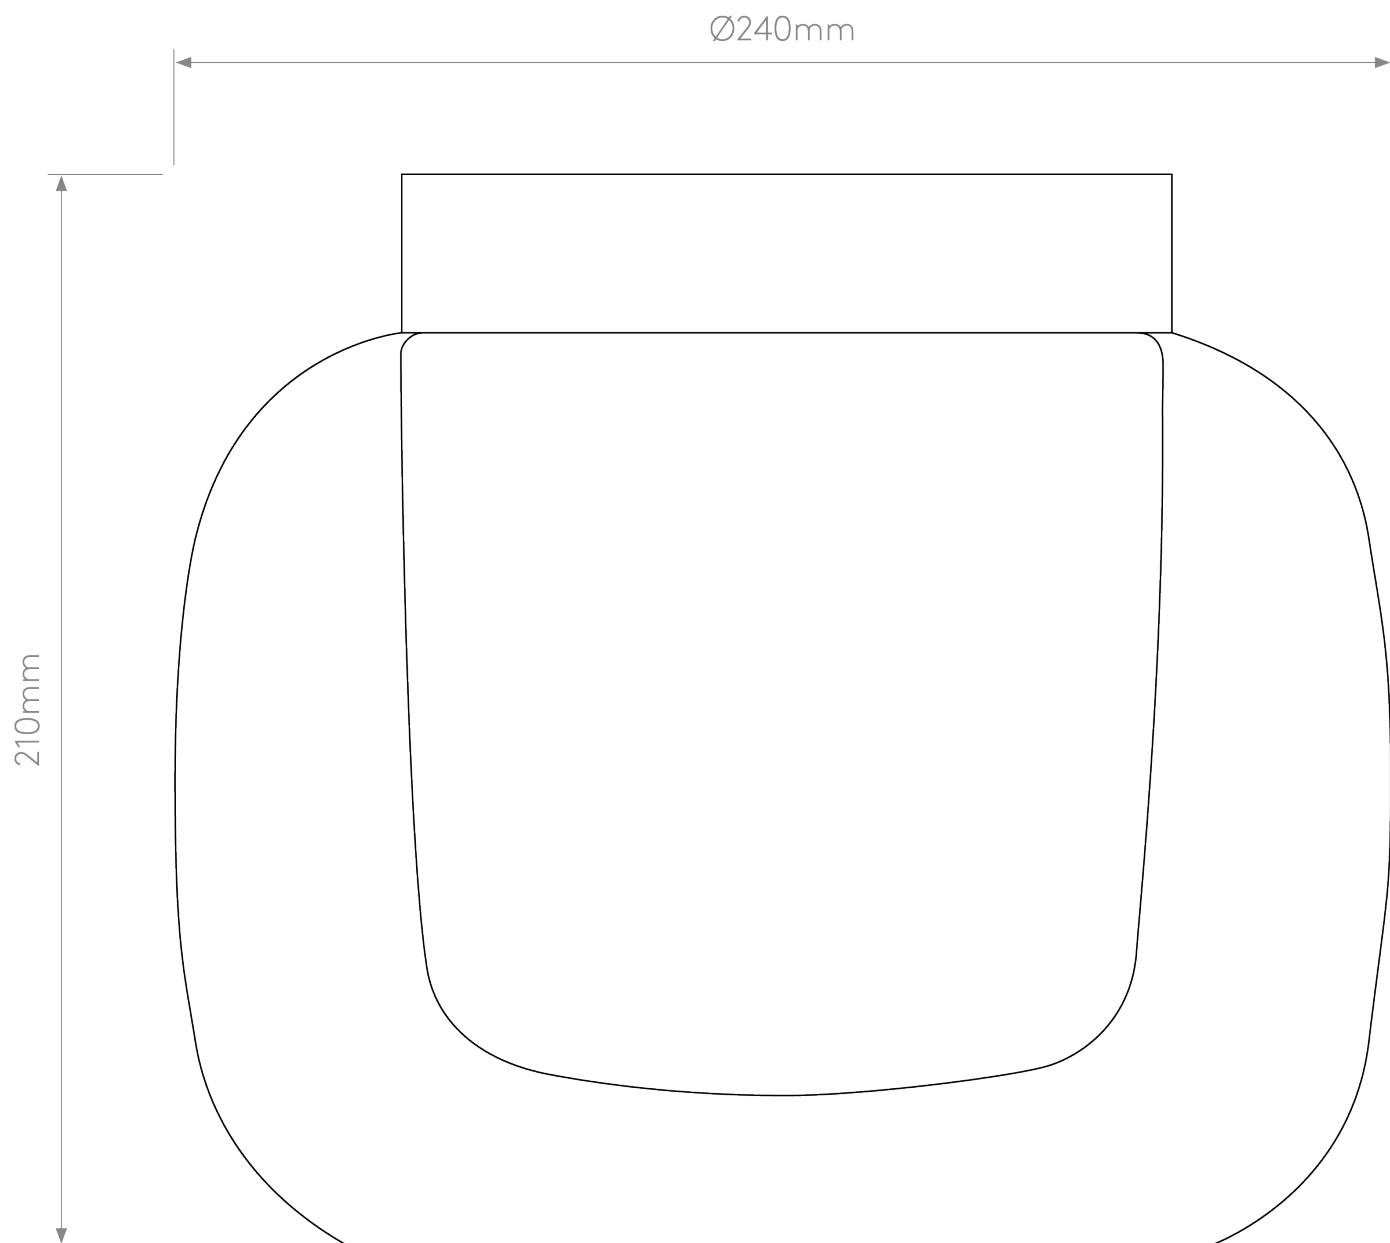

Astro Lighting - Aquina 240 - 1450009 - Black & Clear & White Glass Bathroom Ceiling Flush Light

CONTACT