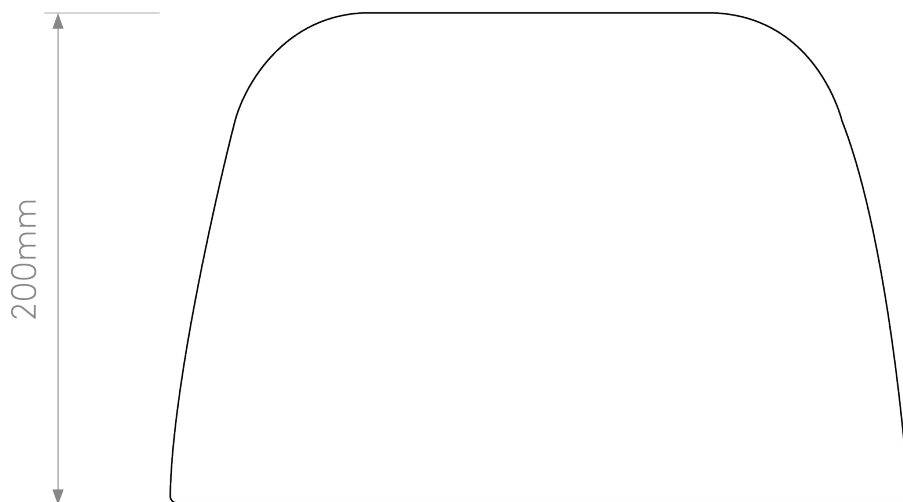

Astro Lighting - Taiko 300 - 1456001 - Black & White Flush Ceiling Light

CONTACT