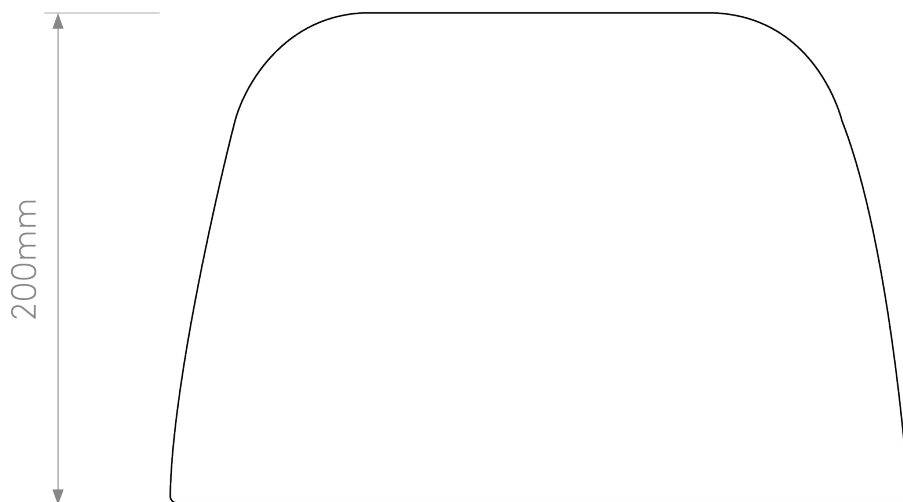

Astro Lighting - Taiko 300 - 1456005 - White Flush Ceiling Light

CONTACT