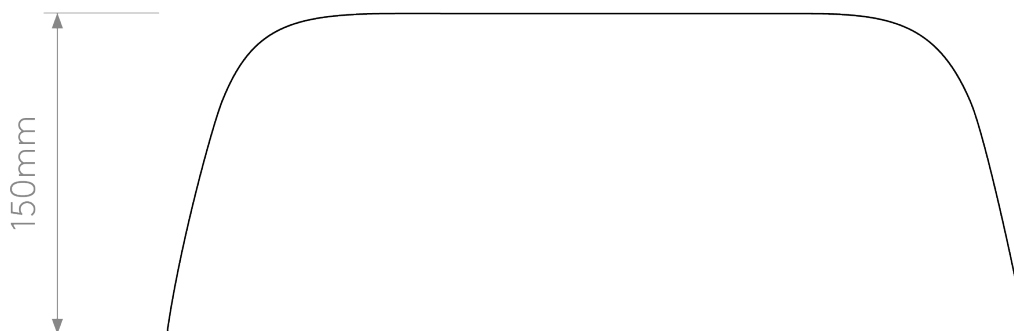

Astro Lighting - Taiko 400 - 1456002 - Black & White Flush Ceiling Light

CONTACT