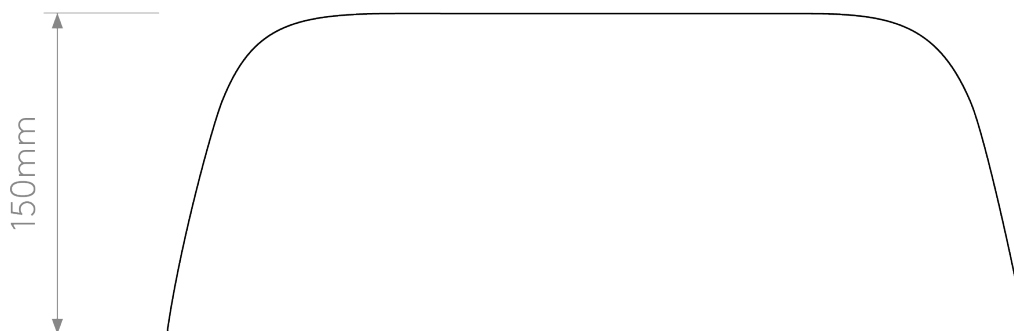

Astro Lighting - Taiko 400 - 1456006 - White Flush Ceiling Light

CONTACT