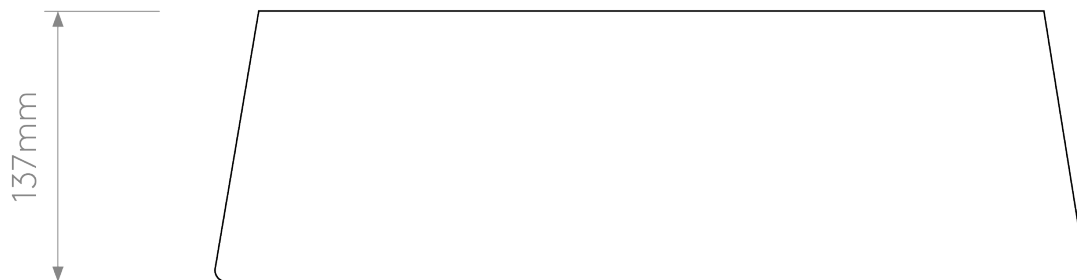

Astro Lighting - Fife 430 - 1471003 - White Flush Ceiling Light

CONTACT