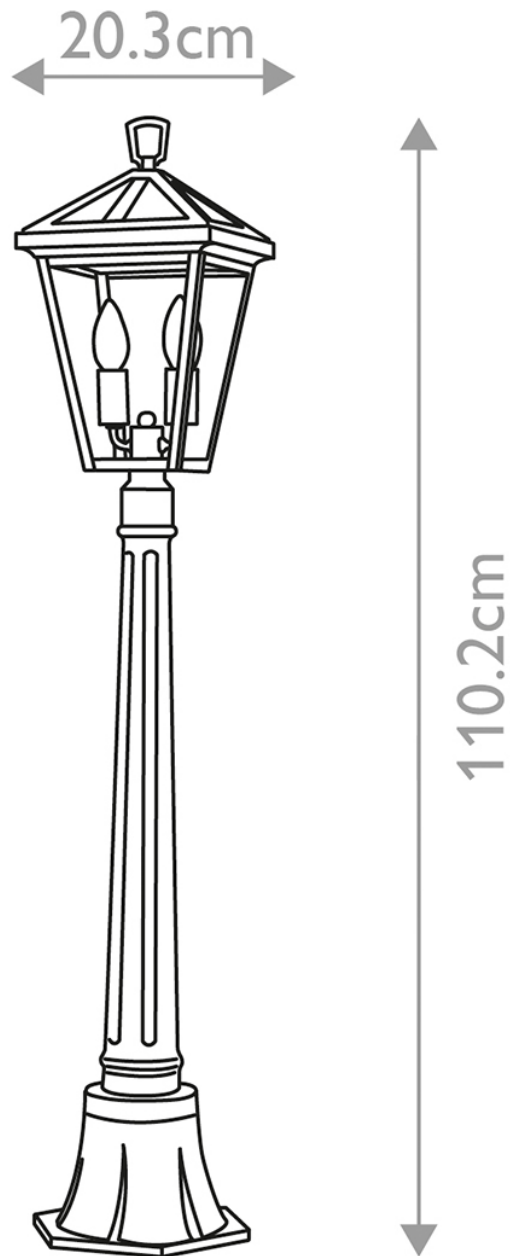

Quintiesse - Alford Place - QN-ALFORD-PLACE-4B-S-MB - Black Clear Glass 2 Light IP44 Outdoor Post Light

CONTACT