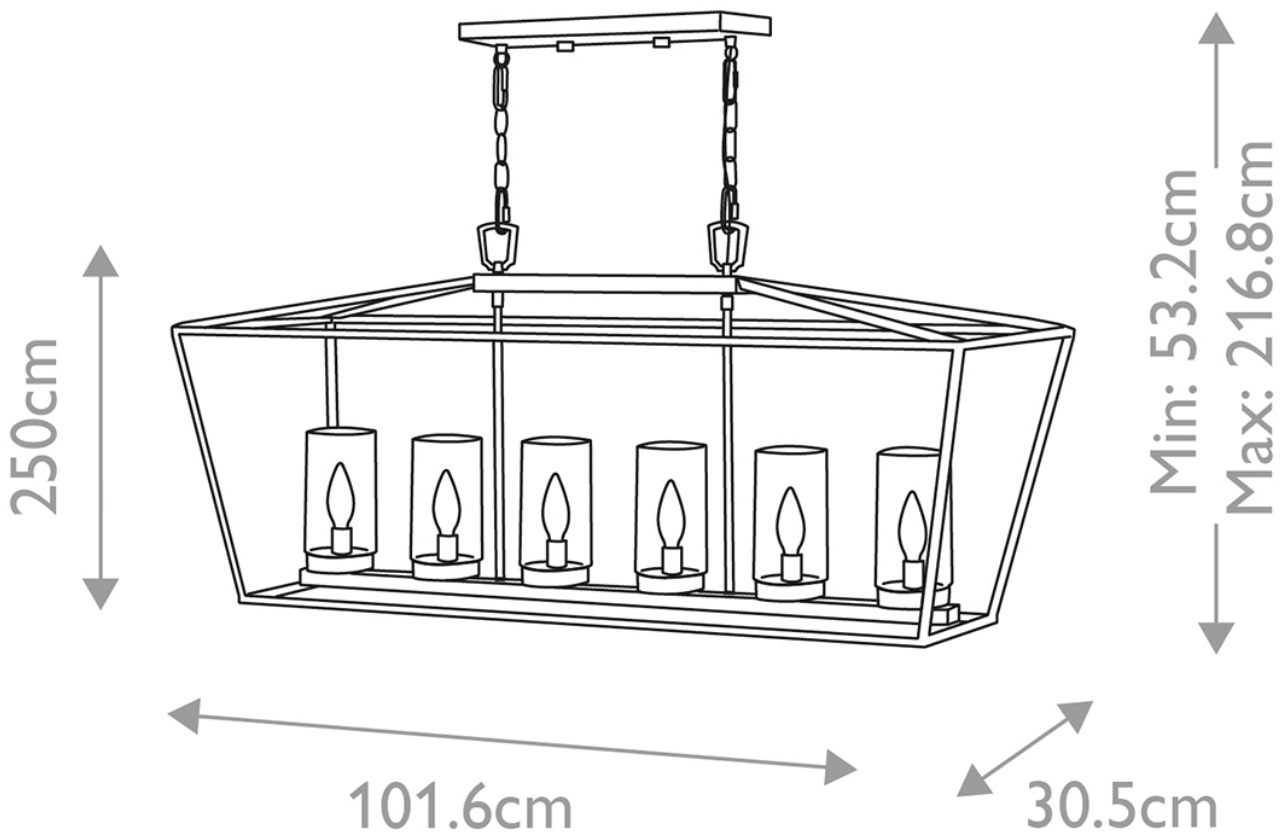

Quintiesse - Alford Place - QN-ALFORD-PLACE-6P-MB - Black Clear Seeded Glass 6 Light IP44 Outdoor Ceiling Pendant Light

CONTACT