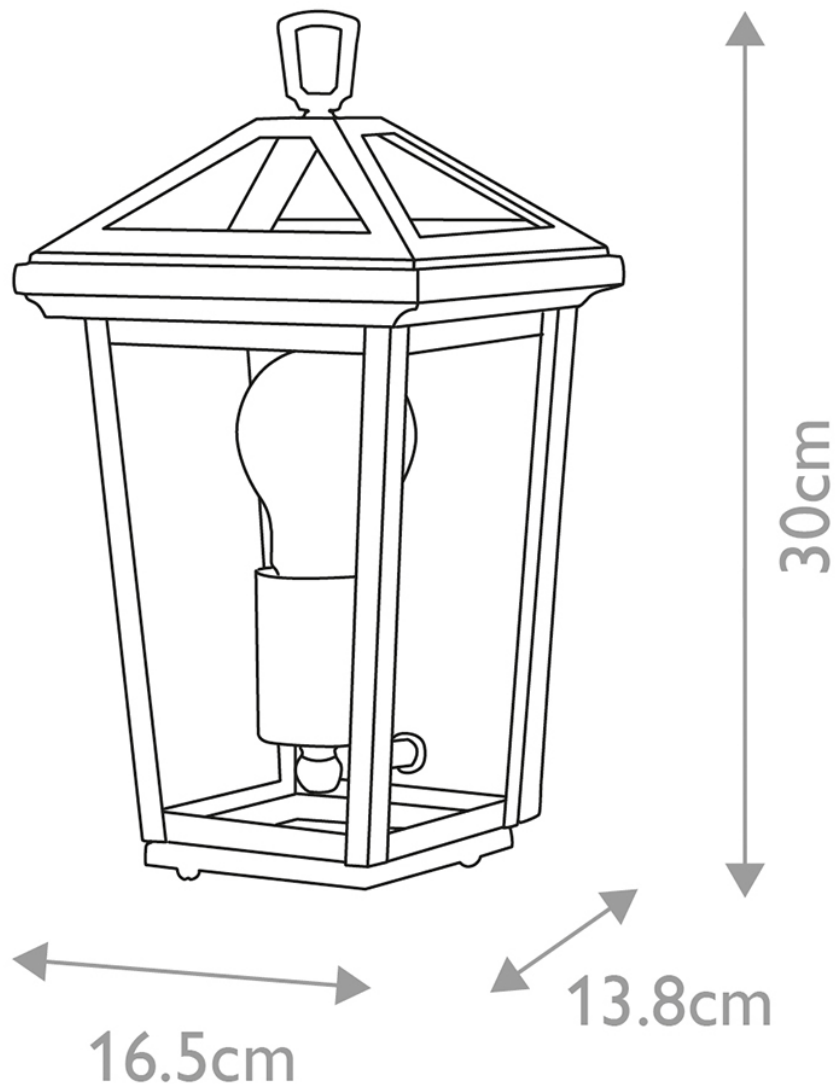

Quintiesse - Alford Place - QN-ALFORD-PLACE7-S-MB - Black Clear Glass IP44 Outdoor Wall Light

CONTACT