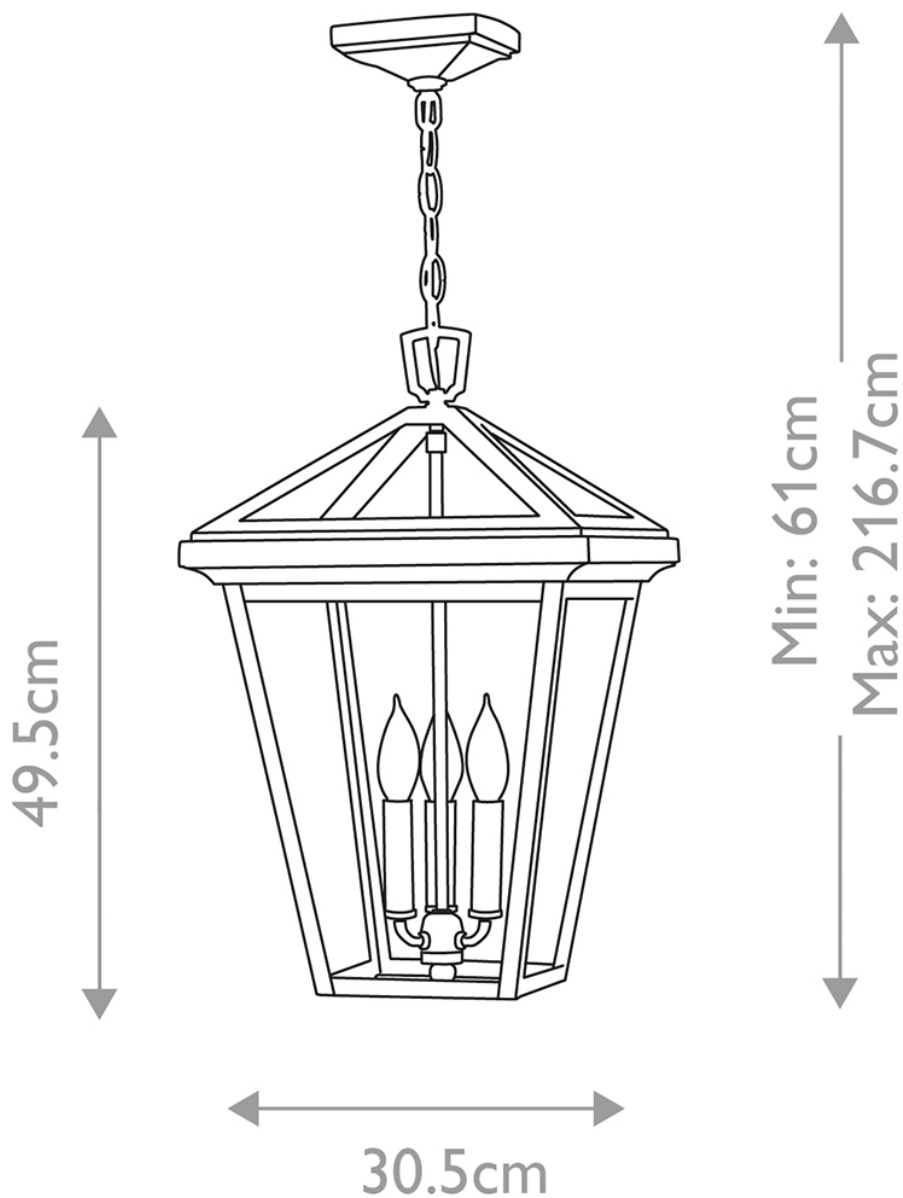

Quintiesse - Alford Place - QN-ALFORD-PLACE8-L-MB - Black Clear Glass 3 Light IP44 Outdoor Ceiling Pendant Light

CONTACT