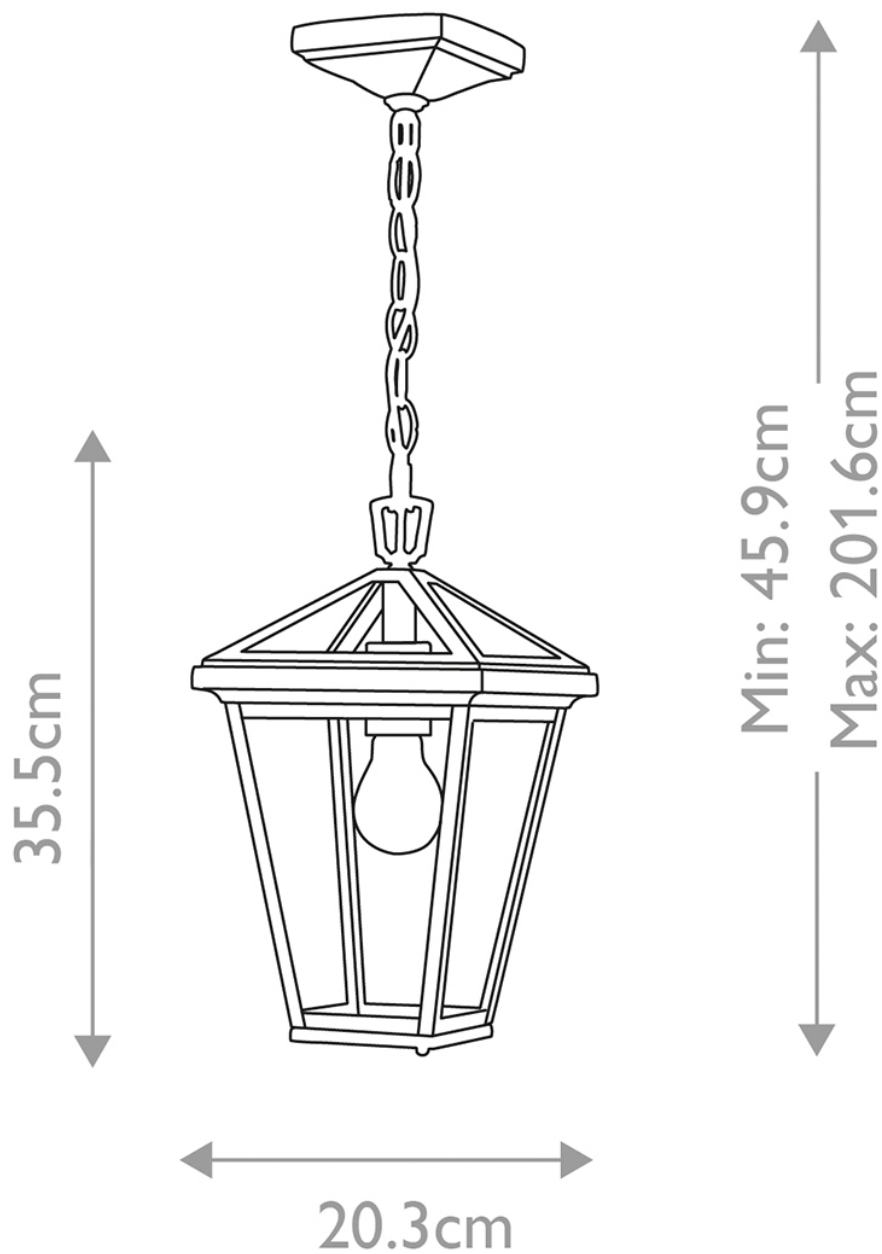

Quintiesse - Alford Place - QN-ALFORD-PLACE8-S-MB - Black Clear Glass IP44 Outdoor Ceiling Pendant Light

**CONTACT**