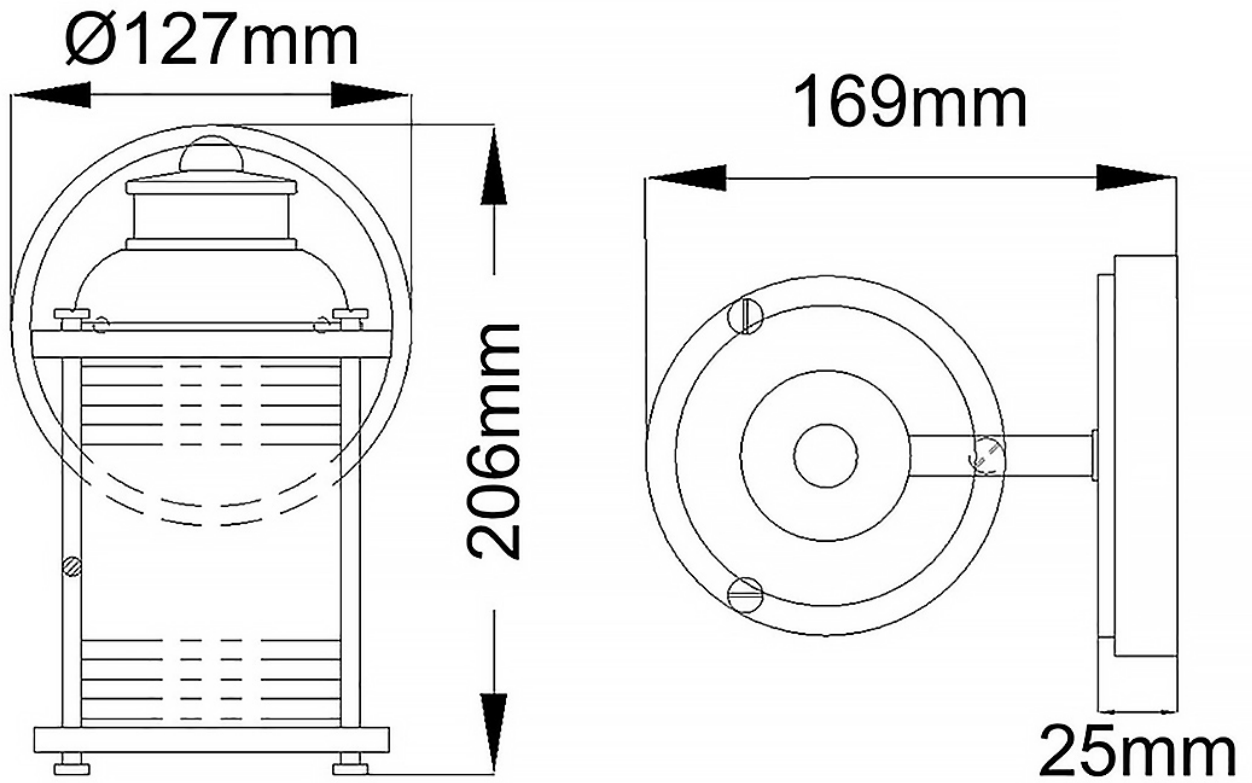

QUINTIESSE

ISSUE DATE 13/03/2023

Quintiesse - Ashland Bay - QN-ASHLANDBAY1-NBR-BATH - Natural Brass Clear Seeded Glass IP44 Bathroom Wall Light

CONTACT

www.firstchoicelighting.co.uk

info@firstchoicelighting.co.uk