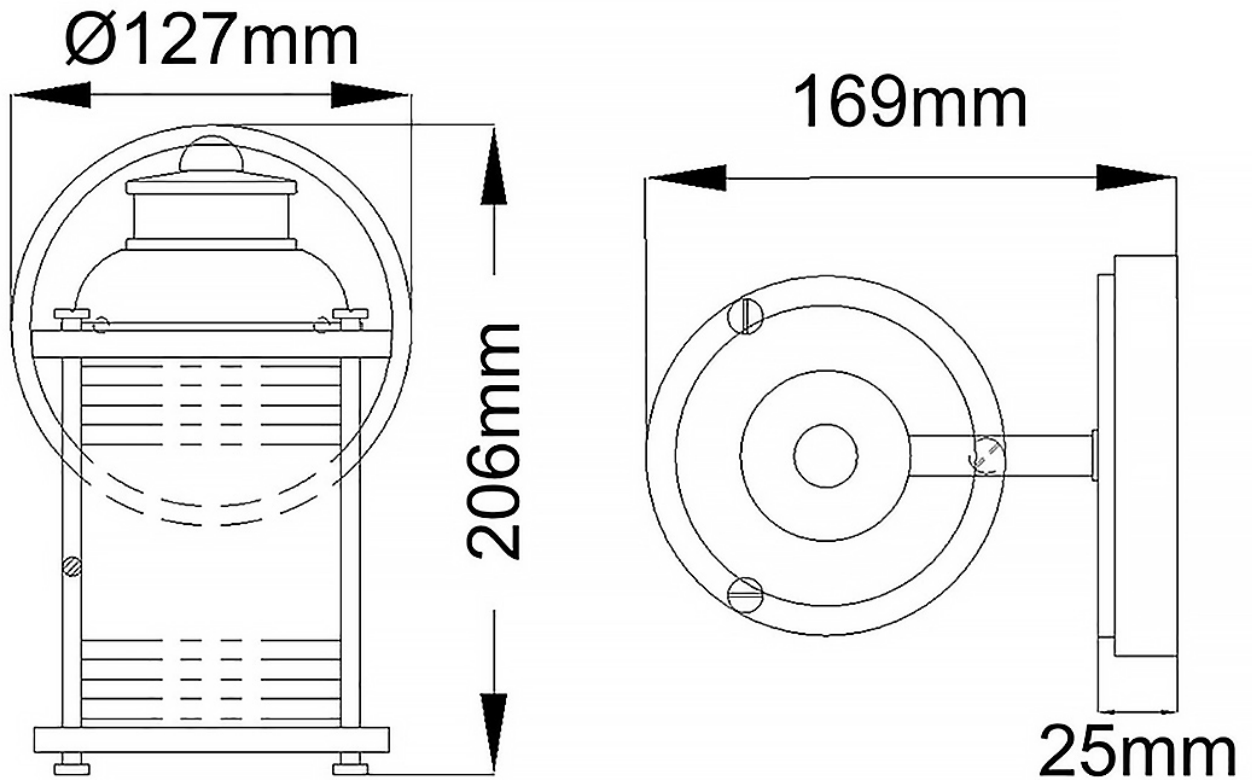

QUINTIESSE

ISSUE DATE 13/03/2023

Quintiesse - Ashland Bay - QN-ASHLANDBAY1-PC-BATH - Chrome Clear Seeded Glass IP44 Bathroom Wall Light

CONTACT

www.firstchoicelighting.co.uk

info@firstchoicelighting.co.uk