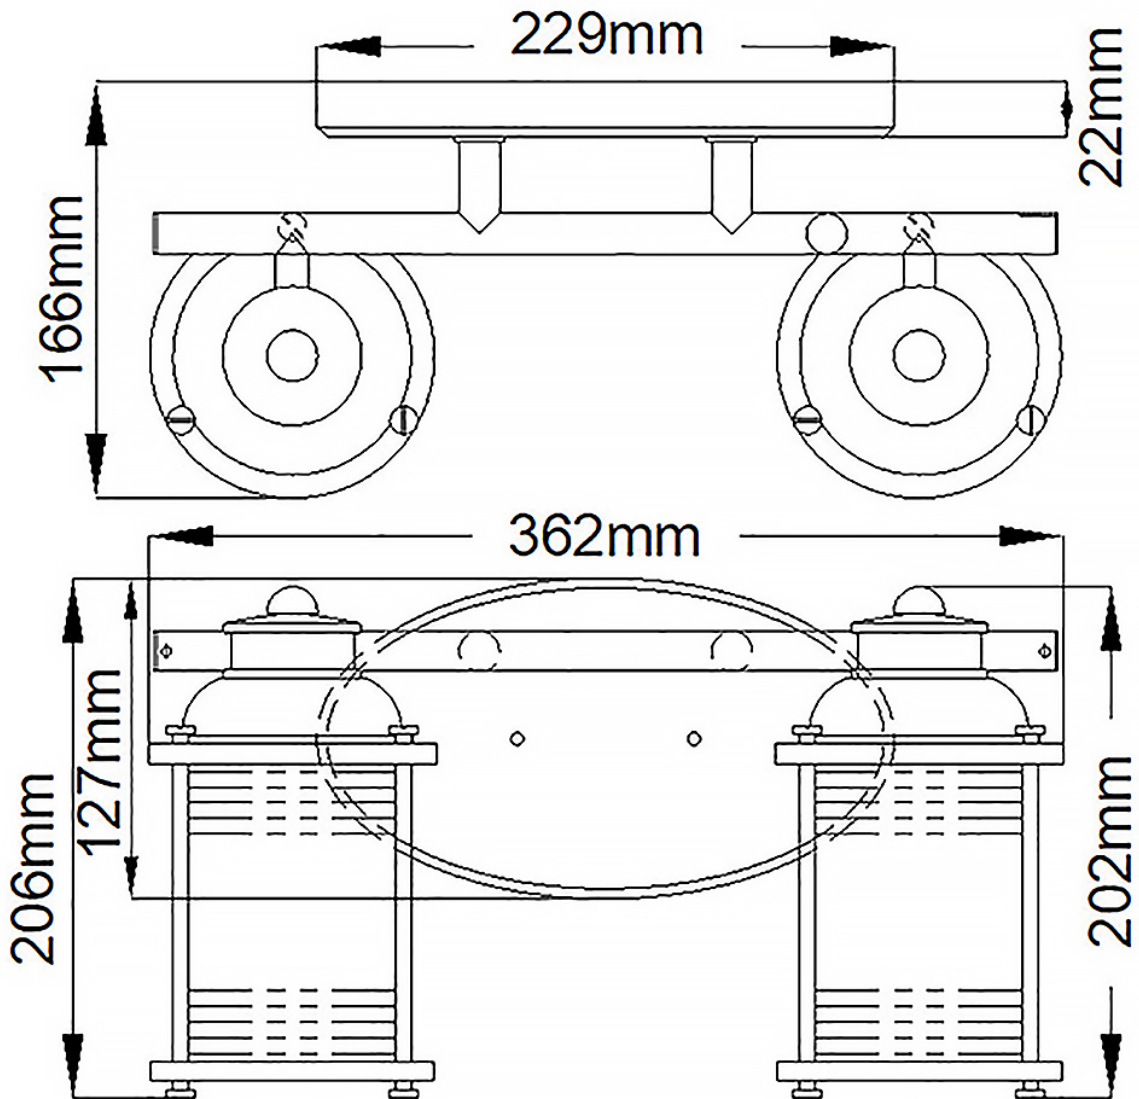

QUINTIESSE

ISSUE DATE 13/03/2023

Quintiesse - Ashland Bay - QN-ASHLANDBAY2-NBR-BATH - Natural Brass Clear Seeded Glass 2 Light IP44 Bathroom Wall

CONTACT

www.firstchoicelighting.co.uk

info@firstchoicelighting.co.uk