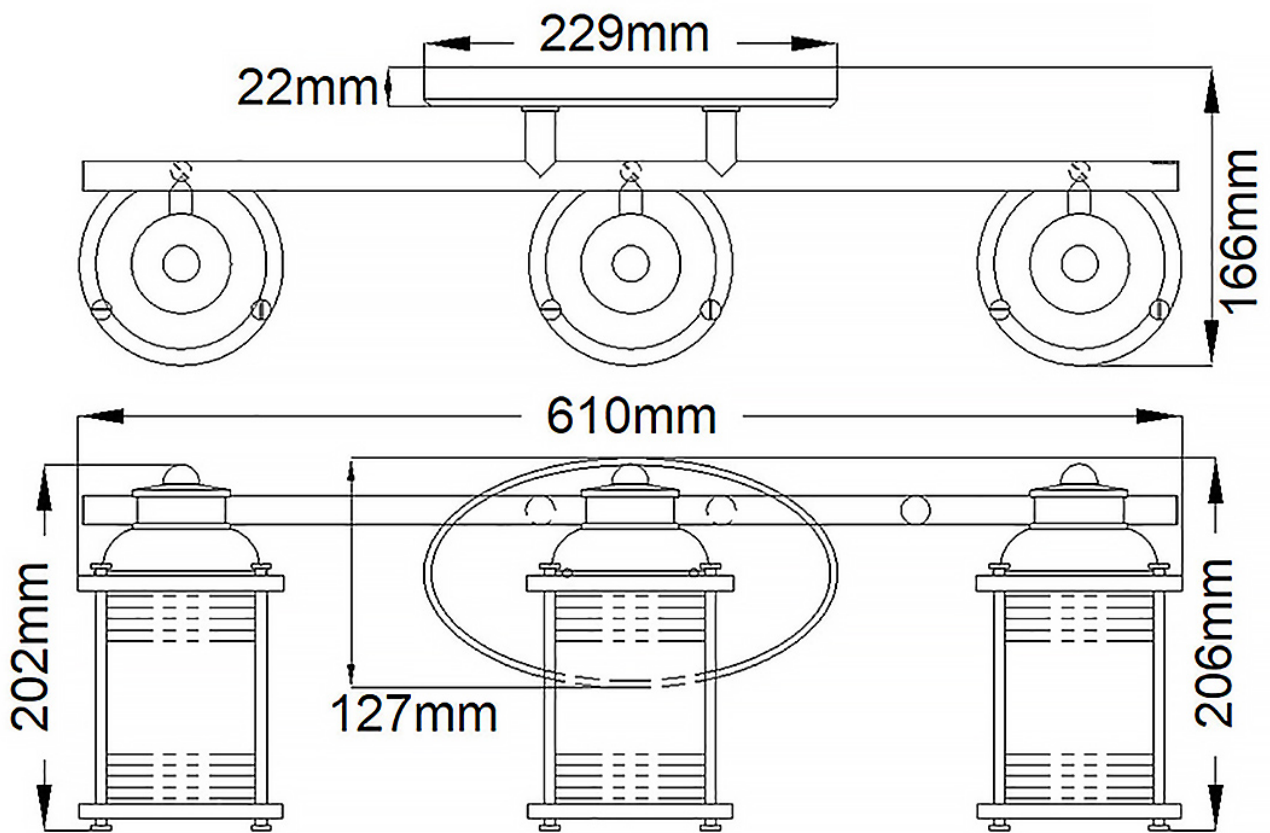

QUINTIESSE

ISSUE DATE 13/03/2023

Quintiesse - Ashland Bay - QN-ASHLANDBAY3-NBR-BATH - Natural Brass Clear Seeded Glass 3 Light IP44 Bathroom Wall

**CONTACT**

[www.firstchoicelighting.co.uk](http://www.firstchoicelighting.co.uk)