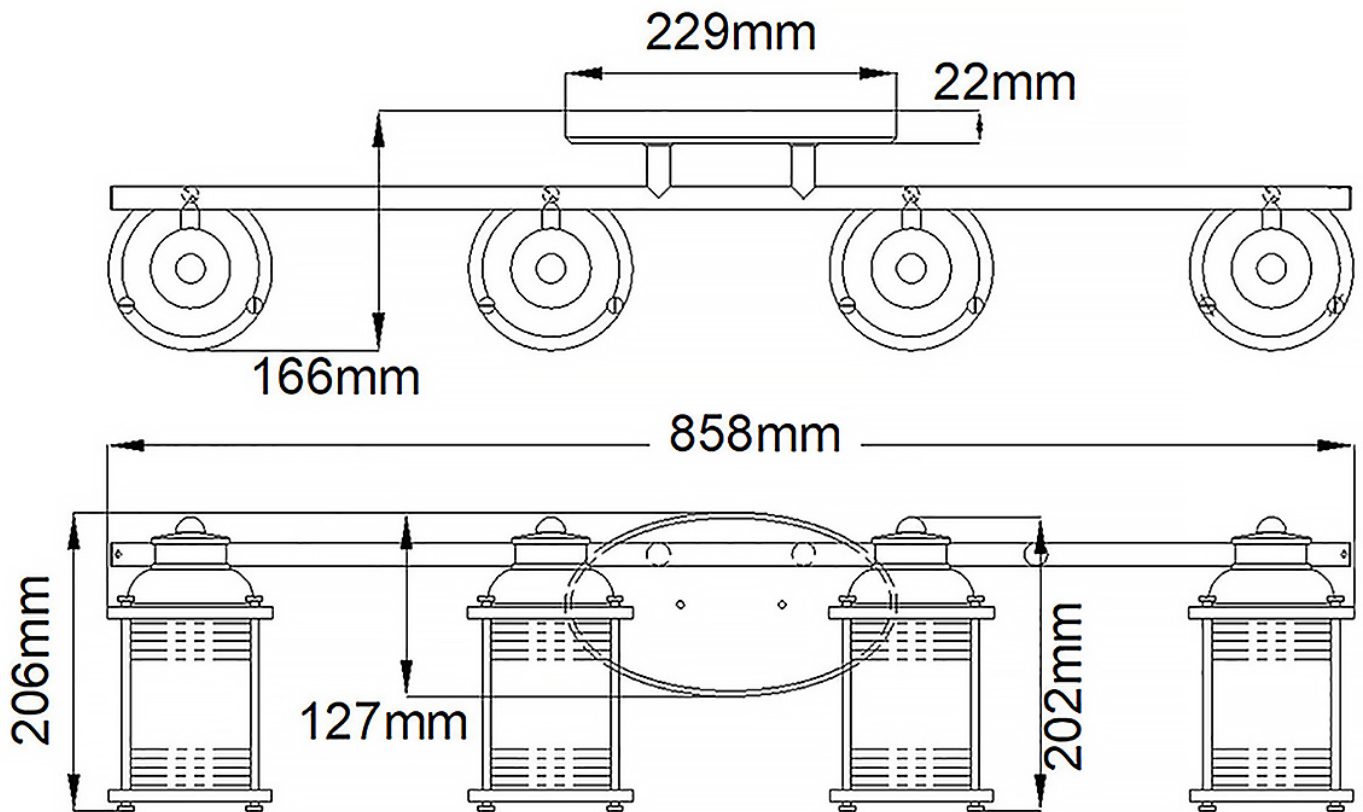

QUINTIESSE

ISSUE DATE 13/03/2023

Quintiesse - Ashland Bay - QN-ASHLANDBAY4-NBR-BATH - Natural Brass Clear Seeded Glass 4 Light IP44 Bathroom Wall

**CONTACT**

[www.firstchoicelighting.co.uk](http://www.firstchoicelighting.co.uk)