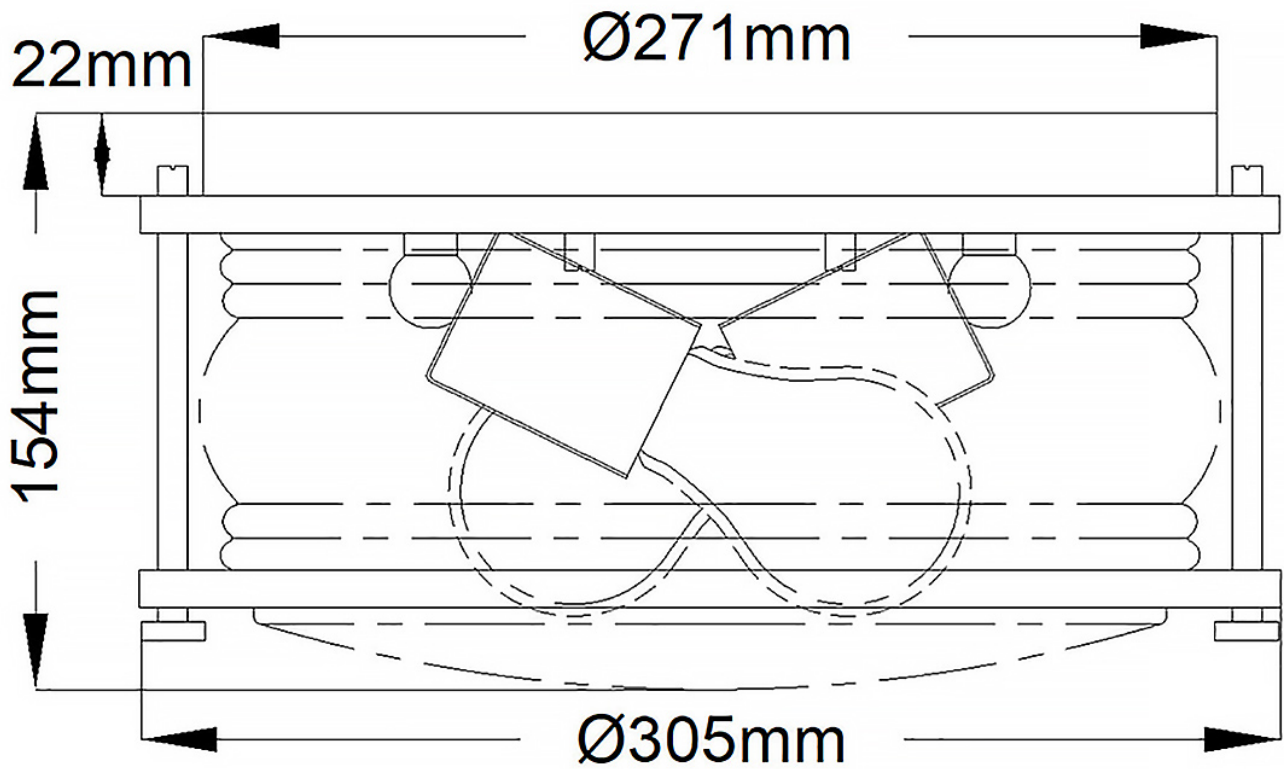

QUINTIESSE

ISSUE DATE 13/03/2023

Quintiesse - Ashland Bay - QN-ASHLANDBAY-F-PC-BATH - Chrome Clear Seeded Glass 2 Light IP44 Bathroom Ceiling Flush

CONTACT

www.firstchoicelighting.co.uk

info@firstchoicelighting.co.uk