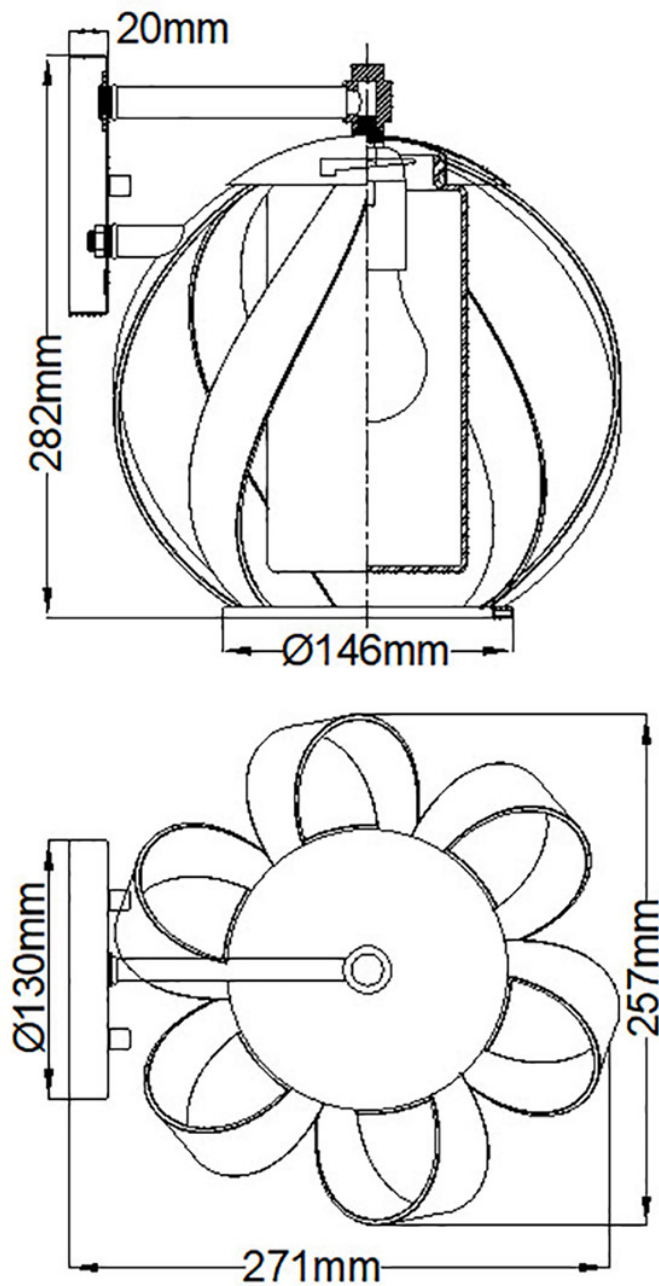

Quintiesse - Blacksmith - QN-BLACKSMITH1-OBK - Black Opal Glass IP44 Outdoor Wall Light

CONTACT