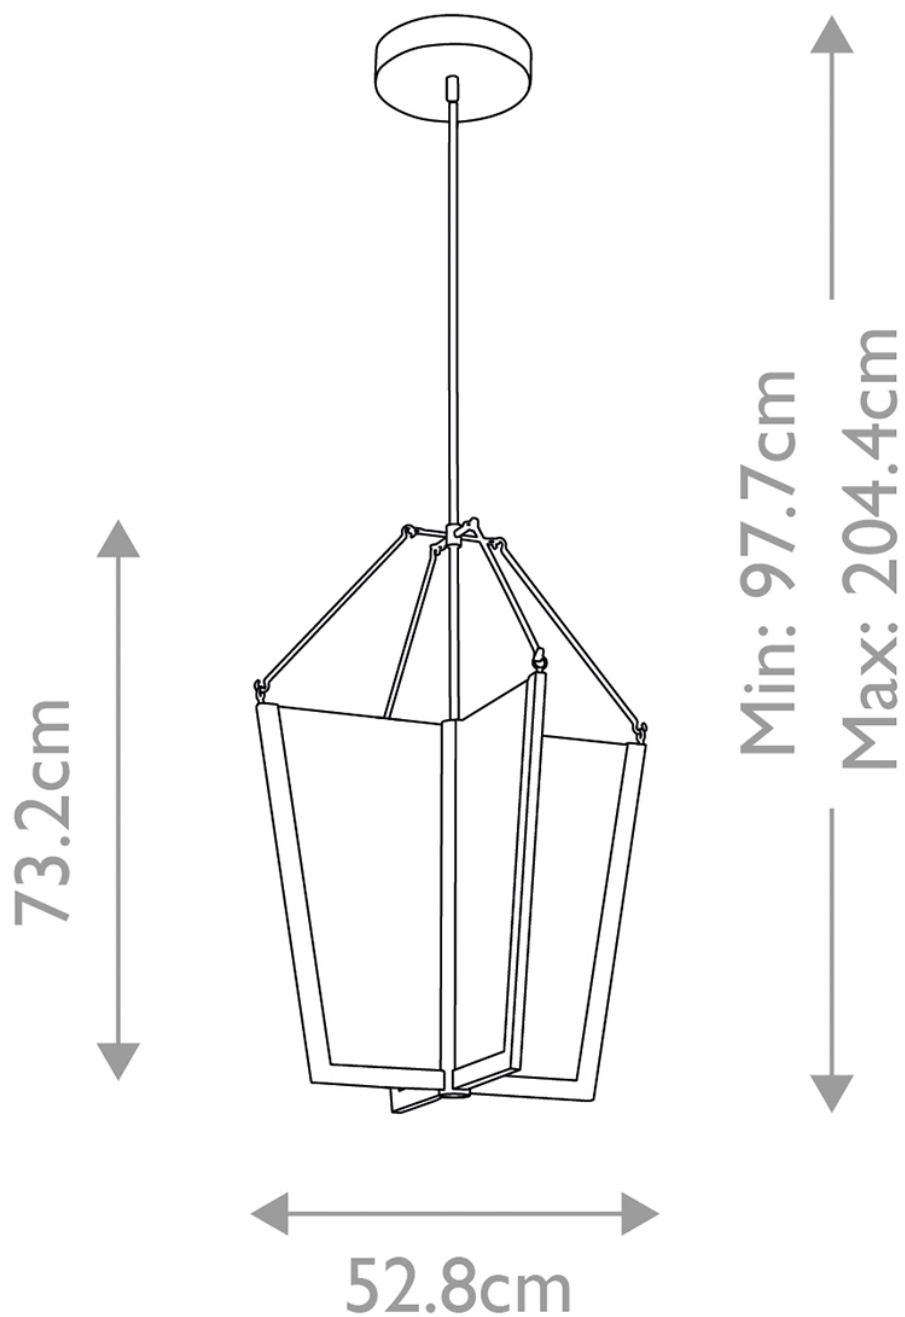

Quintiesse - Calters - QN-CALTERS-P-L-CG - LED Champagne Gold Ceiling Pendant Light

**CONTACT**