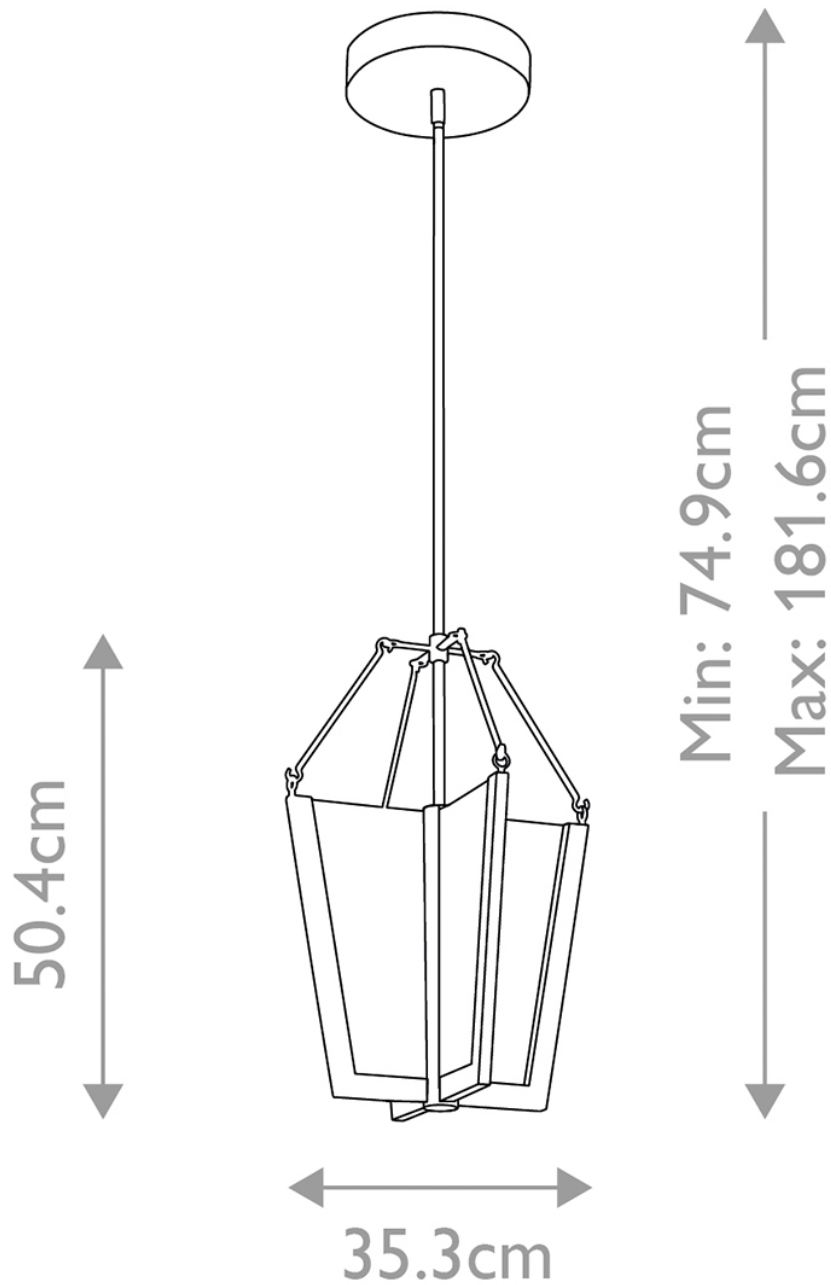

Quintiesse - Calters - QN-CALTERS-P-M-CG - LED Champagne Gold Ceiling Pendant Light

CONTACT