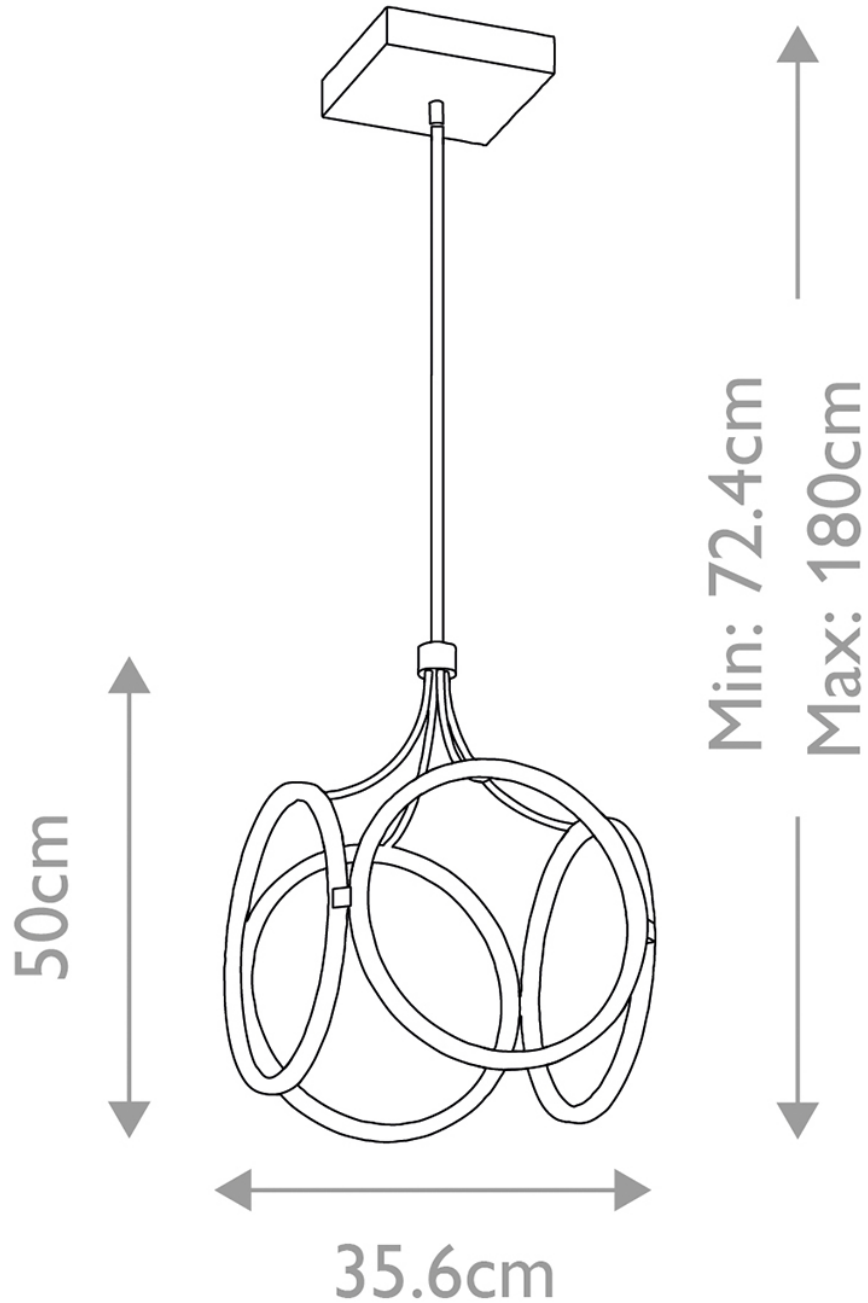

QUINTIESSE

ISSUE DATE 12/03/2024

Quintiesse - Ciri - QN-CIRI-P-WH - LED Champagne Gold White Ceiling Pendant Light

**CONTACT**

[www.firstchoicelighting.co.uk](http://www.firstchoicelighting.co.uk)

[info@firstchoicelighting.co.uk](mailto:info@firstchoicelighting.co.uk)