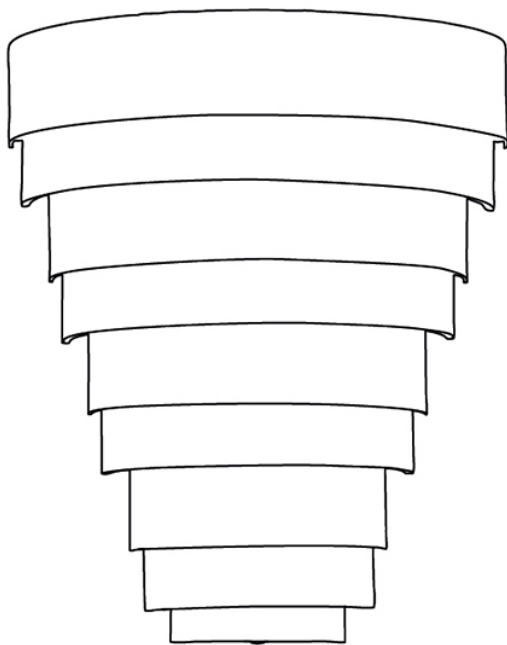

QUINTIESSE

ISSUE DATE 13/03/2023

Quintiesse - Echelon - QN-ECHELON-W - LED Heritage Brass Wall Washer Light

30.5cm

35.7cm

15.3cm

CONTACT