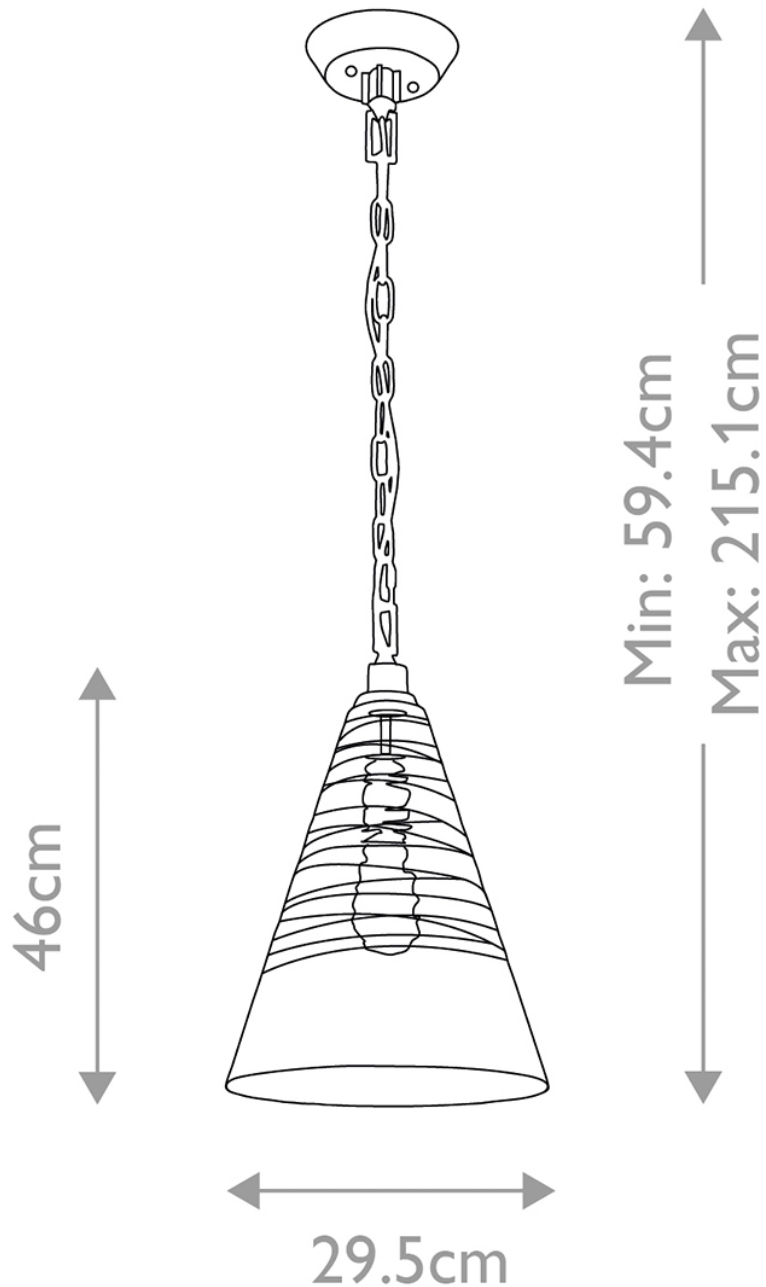

Quintiesse - Elmore - QN-ELMORE-P-BBS - Brass Clear Glass Ceiling Pendant Light

CONTACT