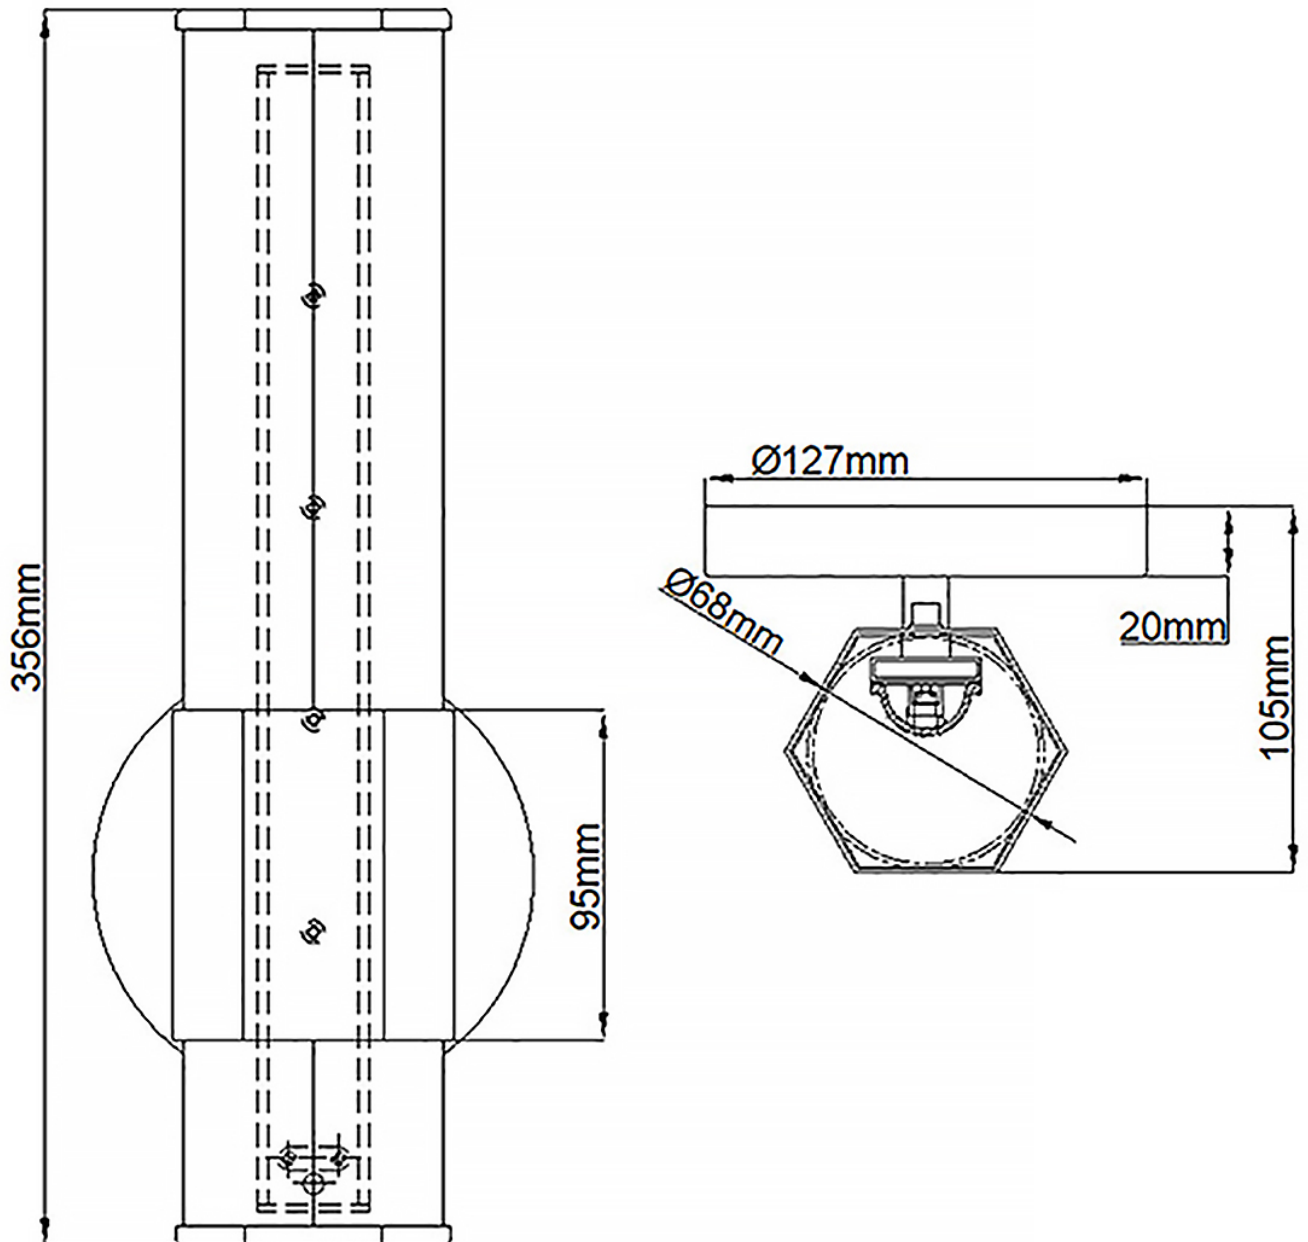

Quintiesse - Facet - QN-FACET-LED1-BK-BATH - LED Black Opal Glass IP44 Bathroom Wall Light

CONTACT