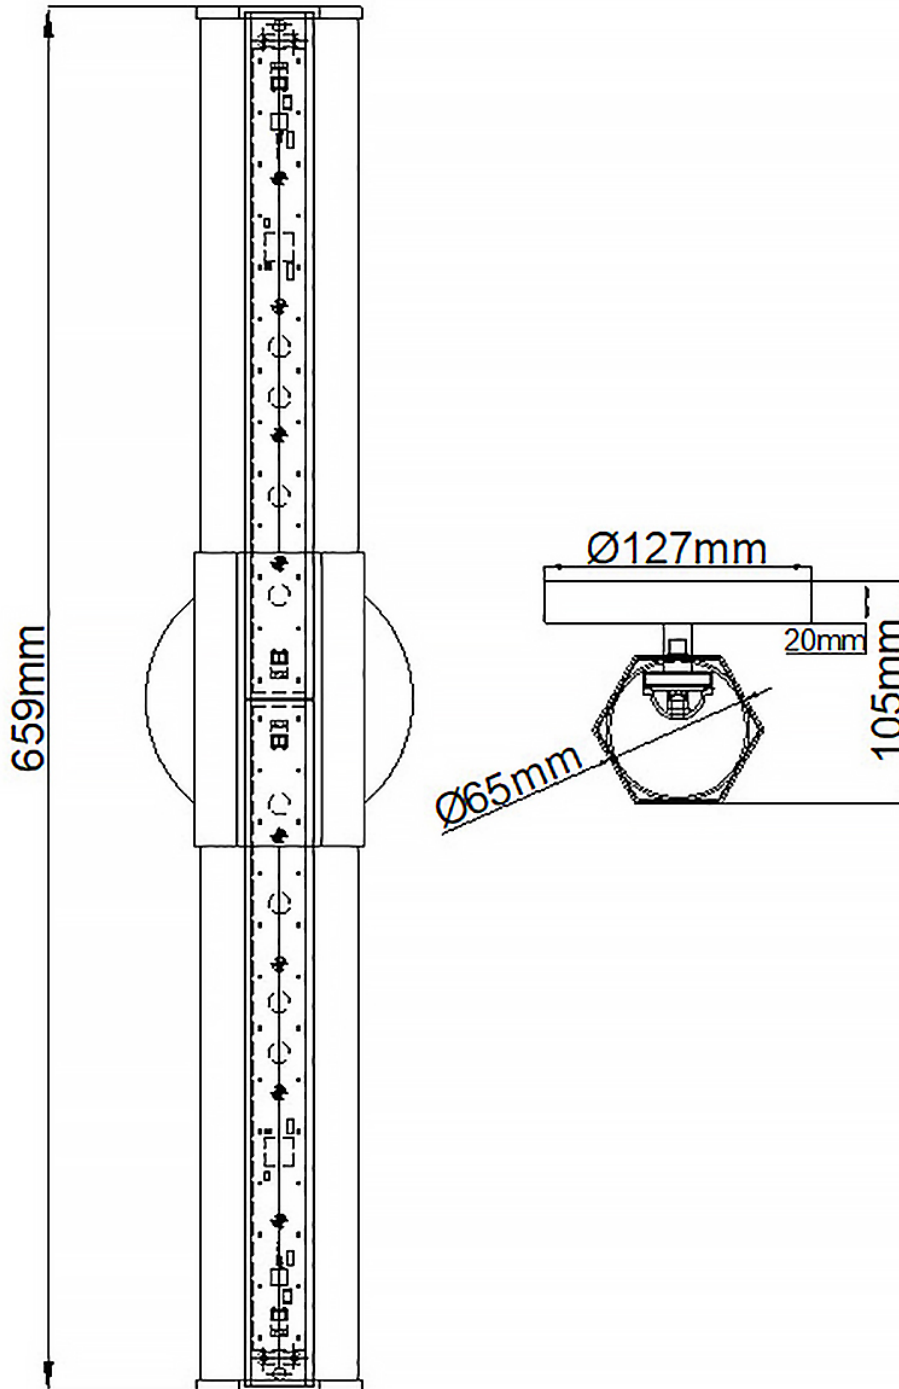

Quintiesse - Facet - QN-FACET-LED2-BK-BATH - LED Black Opal Glass 2 Light IP44 Bathroom Wall Light

CONTACT