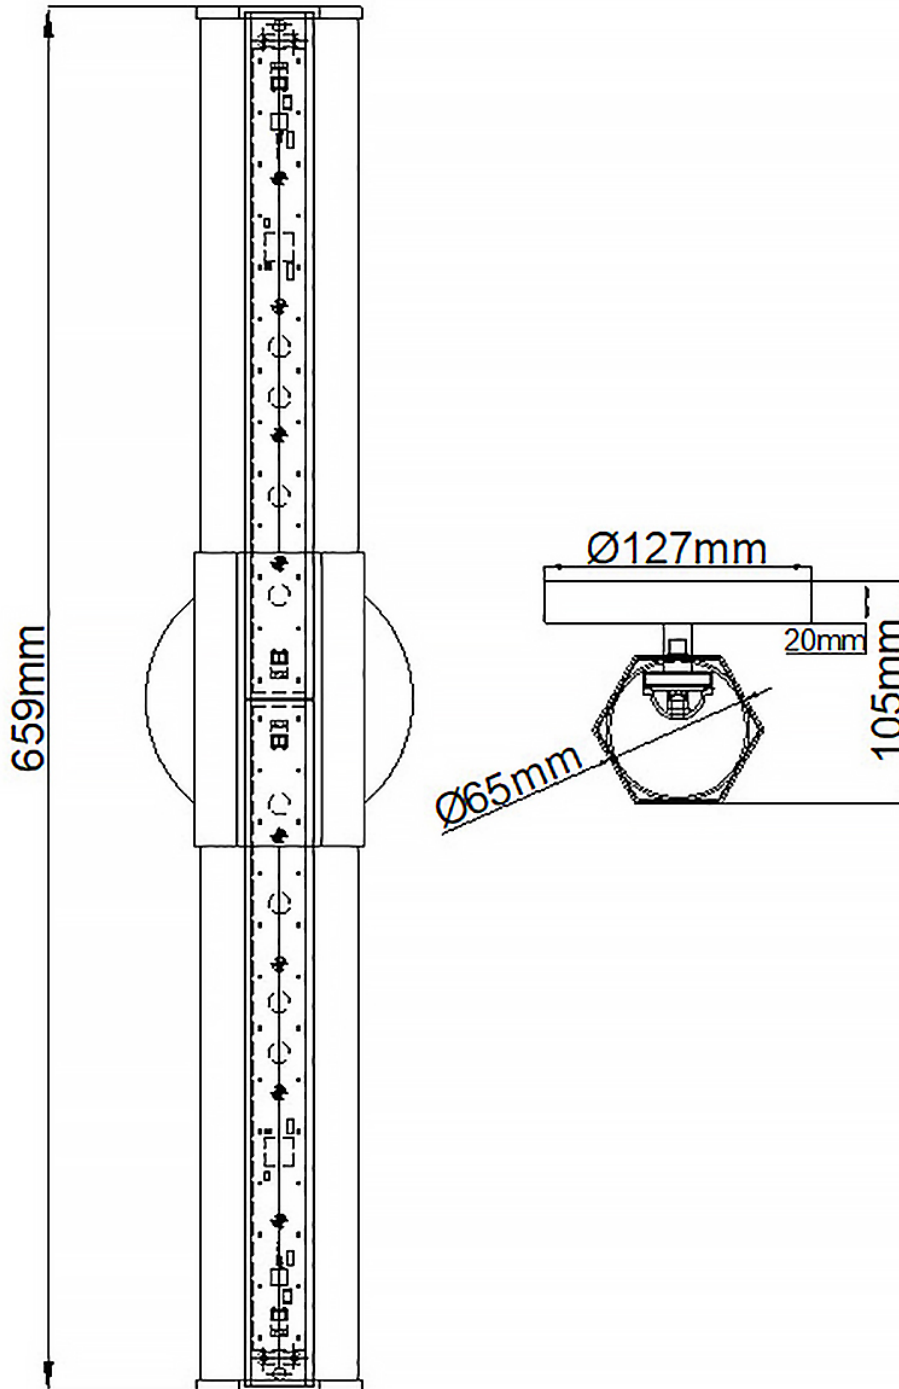

Quintiesse - Facet - QN-FACET-LED2-HB-BATH - LED Heritage Brass Opal Glass 2 Light IP44 Bathroom Wall Light

CONTACT