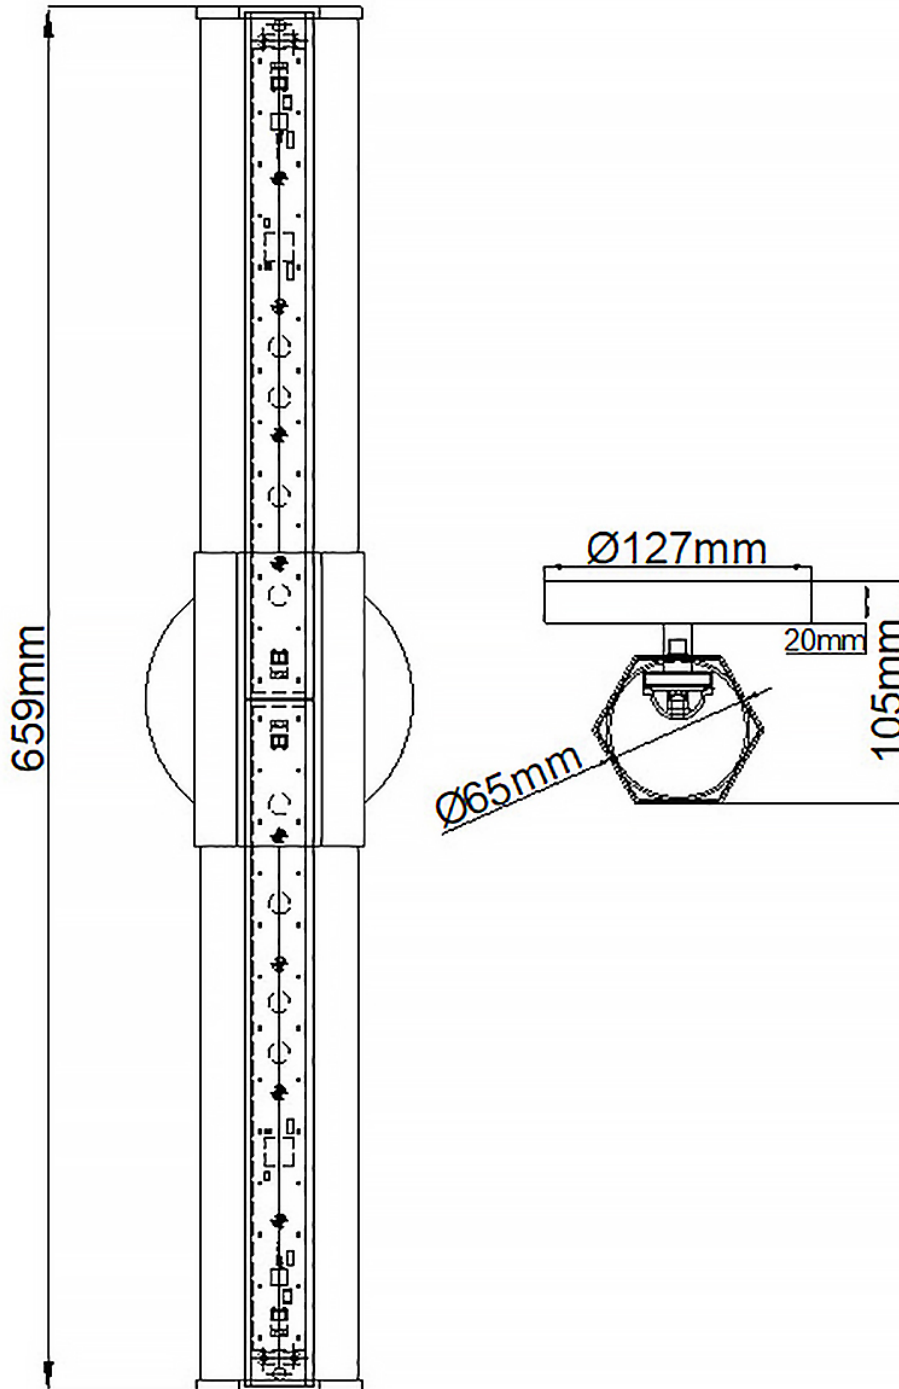

Quintiesse - Facet - QN-FACET-LED2-PC-BATH - LED Chrome Opal Glass 2 Light IP44 Bathroom Wall Light

CONTACT