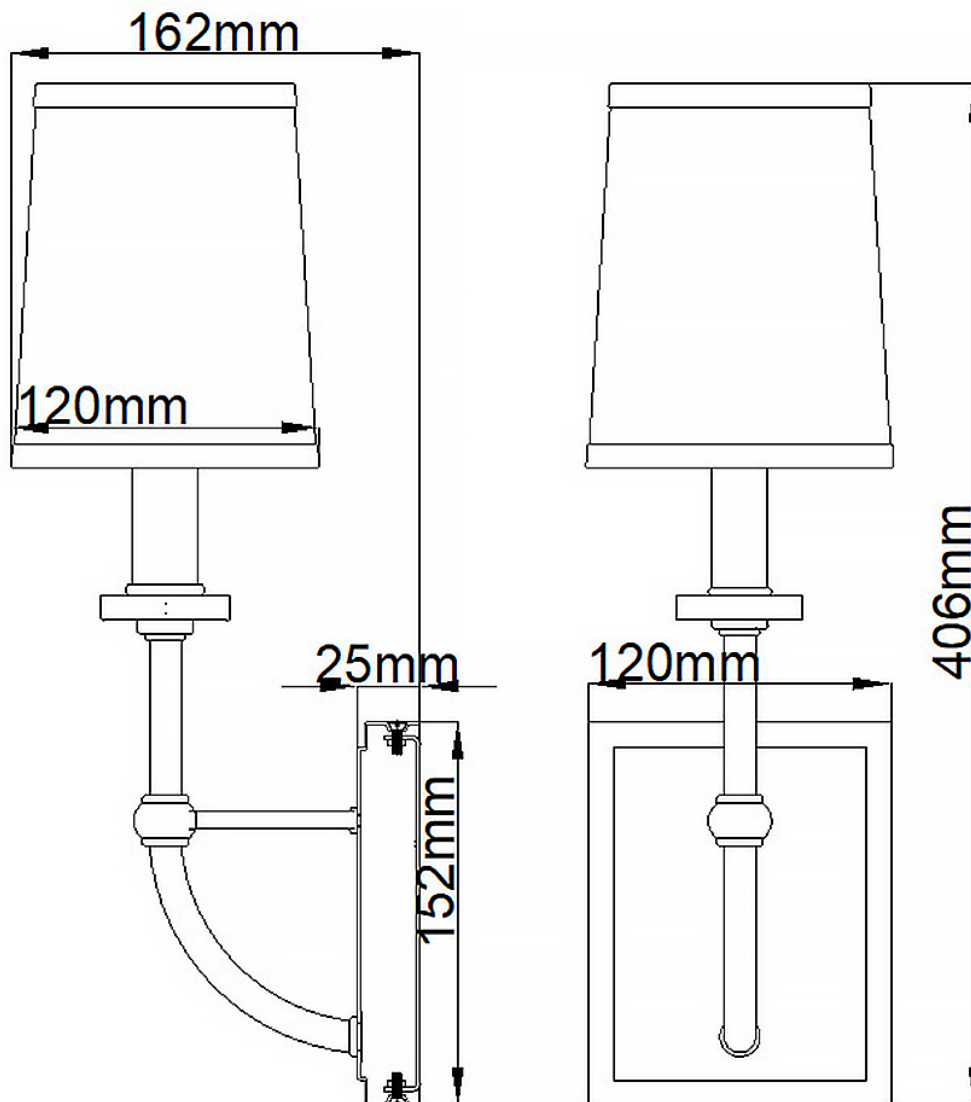

QUINTIESSE

ISSUE DATE 13/03/2023

Quintiesse - Felixstowe - QN-FELIXSTOWE1-A - LED Chrome Black IP44 Bathroom Wall Light

**CONTACT**

[www.firstchoicelighting.co.uk](http://www.firstchoicelighting.co.uk)

[info@firstchoicelighting.co.uk](mailto:info@firstchoicelighting.co.uk)