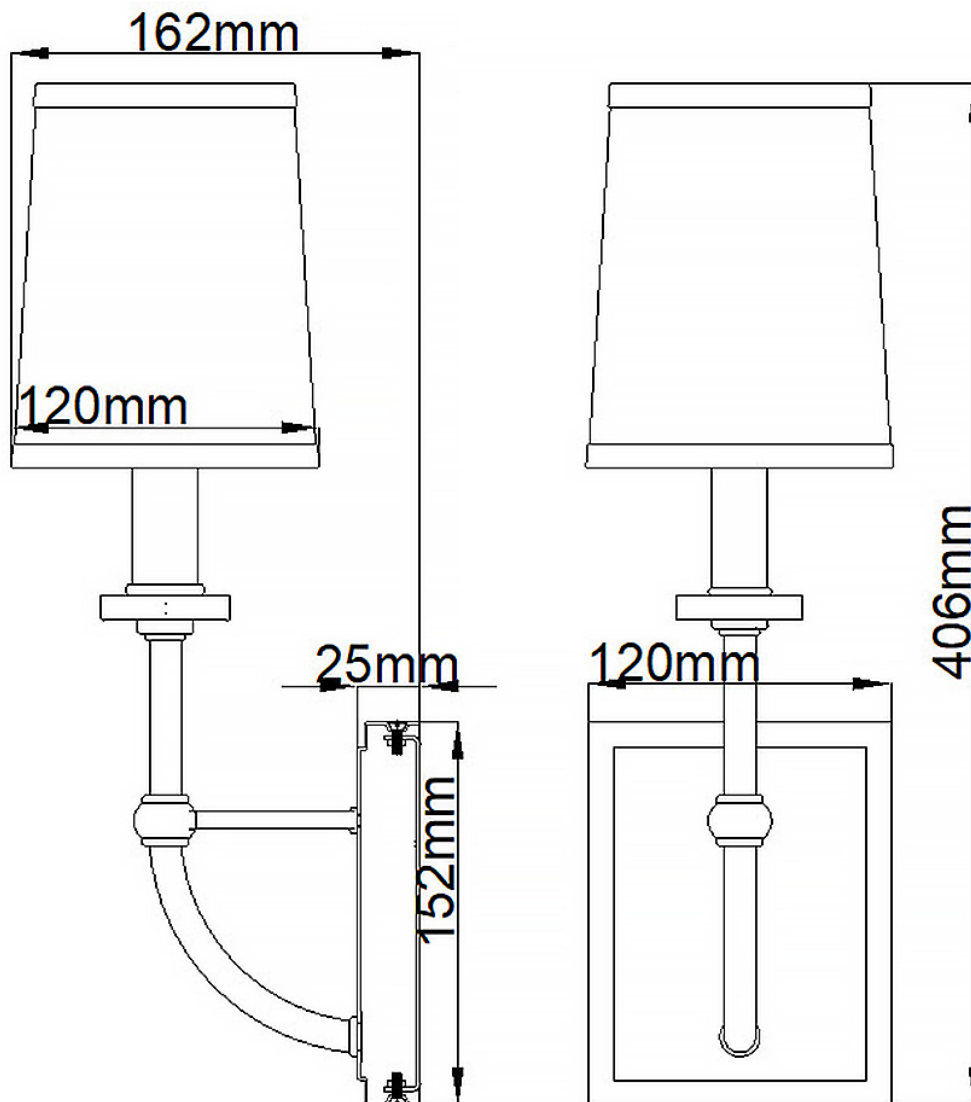

QUINTIESSE

ISSUE DATE 13/03/2023

Quintiesse - Felixstowe - QN-FELIXSTOWE1-C - LED Chrome Taupe IP44 Bathroom Wall Light

CONTACT

www.firstchoicelighting.co.uk

info@firstchoicelighting.co.uk