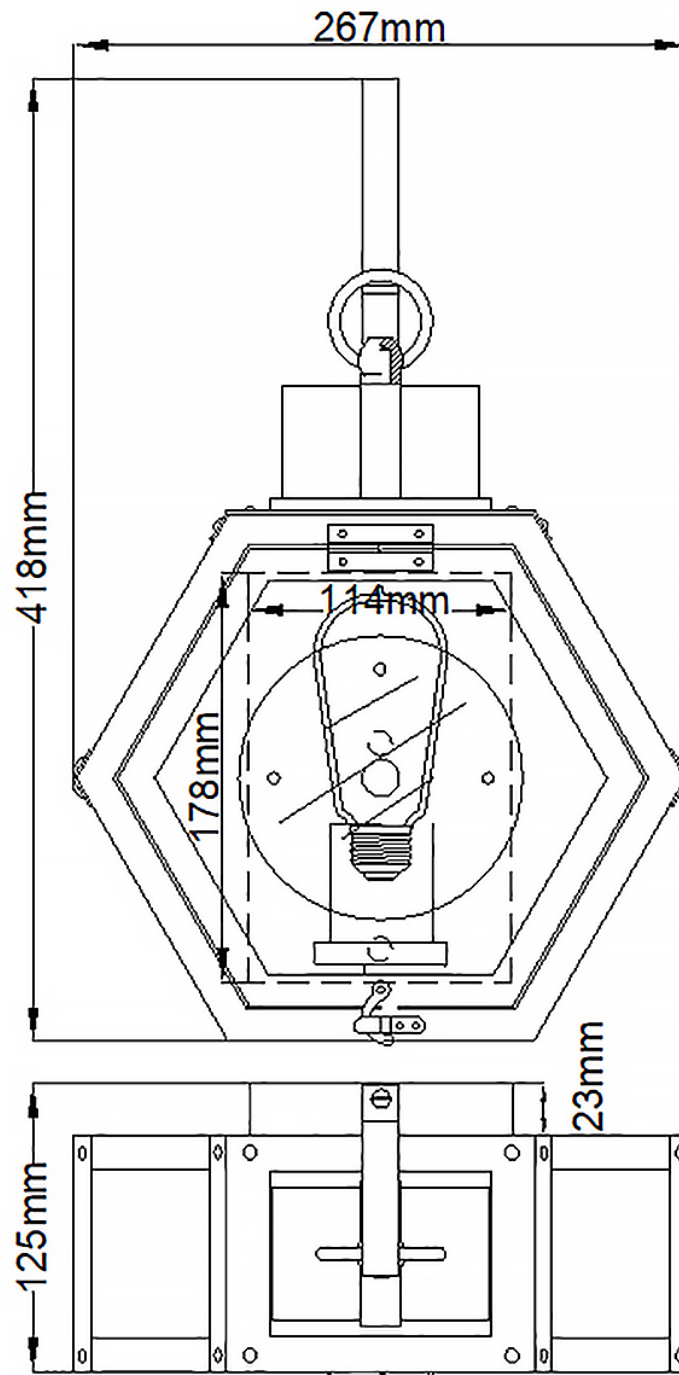

Quintiesse - Heath - QN-HEATH-S-BU - Brass Clear Seeded Glass IP44 Outdoor Wall Light

**CONTACT**